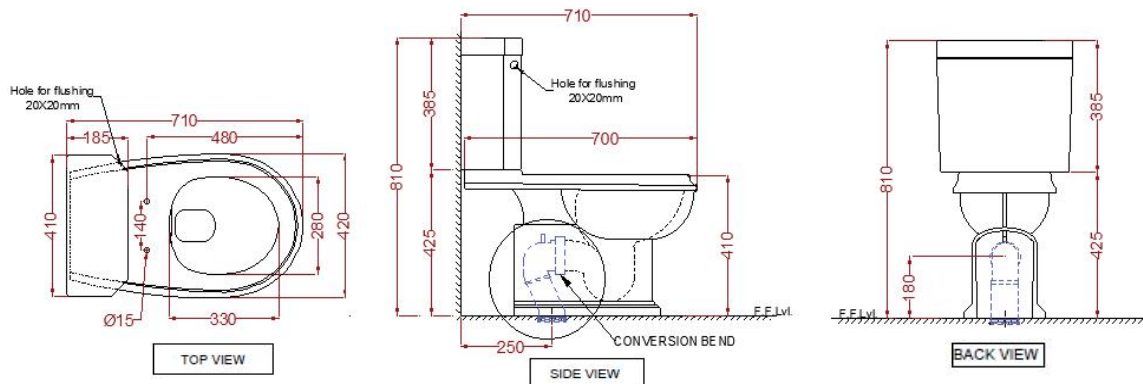

### PRODUCT DETAILS

<b>Manufacturer :</b>	Jaquar	<b>Type:</b>	Complete Set For Coupled WC (S trap )
<b>Colour:</b>	White	<b>Outlet</b>	Vertical
<b>Technical Details:</b>	External diameter of outlet hole dia. $\phi 100 \pm 5$ mm	<b>Material:</b>	Ceramic - Vitreous China
	Horizontal distance between the wall and the centre line of the waste outlet hole $\leq 250$ mm		

### TECHNICAL DRAWING

<b>Product Dimension</b>	420x710x810 mm	<b>FEATURES</b>  Victorian Design, Coordinated Collection, Rimless Bowl Design, Side Flush Lever, Efficient Single Flushing, Combined packing of Bowl & Cistern, Single Flush-6 LPF, Anti Germ Glazed.
<b>Trap Distance</b>	S Trap - 250 mm With Conversion Bend.	
<b>Product Weight</b>	40.0 kg	