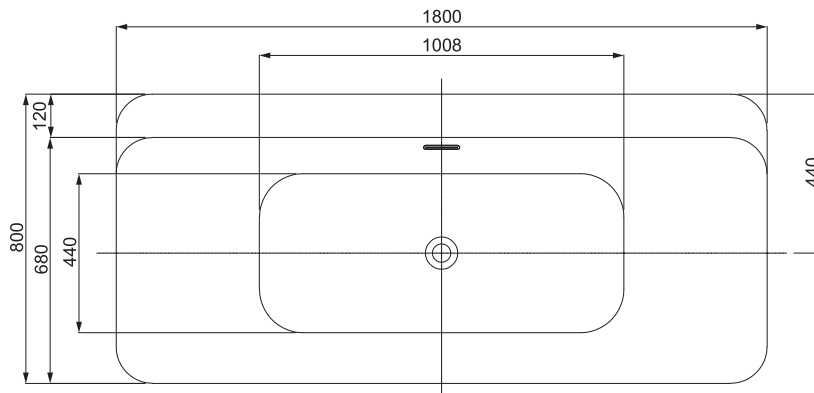

PRODUCT DETAILS		
Product Code:	JBT-WHT-FSBTLG6001	
Category	Free Standing Bathtub	
Range Name	Laguna Freestanding bath tub	
Product Dimension	1800x800x440/580mm	FEATURES
Material:	Lucite Acrylic	Laguna free standing bathtub 1800x800x440/580mm with built-in overflow, pop-up waste
Accessories Included:	- Popup waste	
Accessories Excluded:		
Certification	EN, 14516:2015+A1:2018	CE

TECHNICAL DRAWING

TOP VIEW

FRONT VIEW