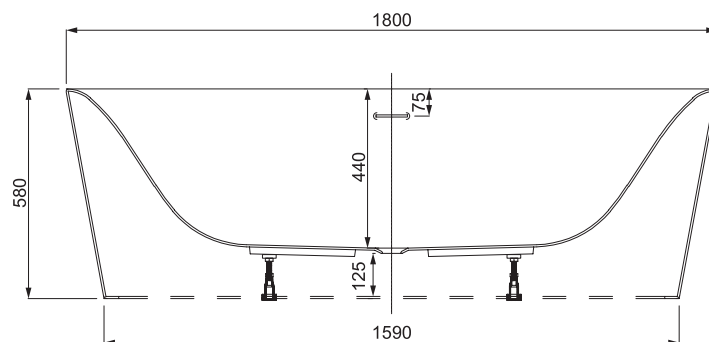

PRODUCT DETAILS		
Product Code:	JBT-WHT-FSBTLG6001	
Category	Free Standing Bathtub	
Range Name	Laguna Freestanding bath tub	
Product Dimension	1800x800x440/580mm	FEATURES
Material:	Lucite Acrylic	Laguna free standing bathtub 1800x800x440/580mm with built-in overflow, pop-up waste
Accessories Included:	- Popup waste	
Accessories Excluded:		
Certification	EN, 14516:2015+A1:2018	CE

TECHNICAL DRAWING

TOP VIEW

FRONT VIEW