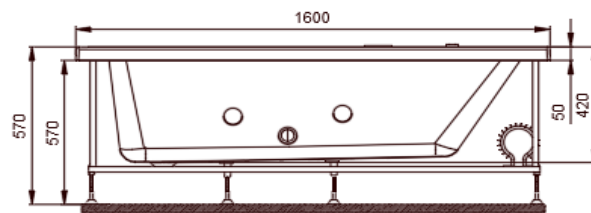

Range Name	Fonte 160
Category	Whirlpool Water System
Code:	JWP-WHT-FONTE160WX

Image is only for illustration purpose

Size (mm):	1600 x 700 x 420	Features	Water Pump : 1 Hp@50 Hz Water Jets : 6 Back Jet : 4 Air Blower : 0.90 Hp @50/60Hz Keypad Control Air Regulator Water Level Sensor Chromotherapy Vacuum Suction Breaker 3 Tier Testing Ant-Slip Base
Material:	Acrylic PMMA		
Reinforcement:	PU GREEN		
Accessories Included:	- Drain & Overflow - Frame SS - Headrest		
Accessories Excluded:	Front Panel JWA-WHT-FONT160FPX Side Panel: JWA-WHT-FONT160SPX		

TOP VIEW

FRONT VIEW