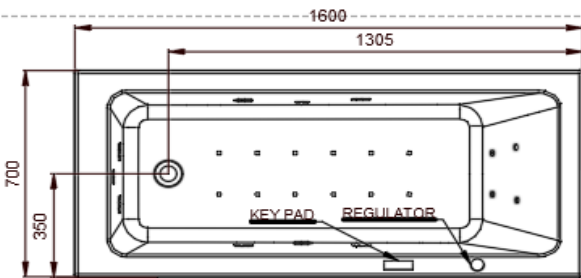

Range Name	Fonte 160
Category	Whirlpool Water System
Code:	JWP-WHT-FONTE160WX

Image is only for illustration purpose

Size (mm):	1600 x 700 x 420	Features	Water Pump : 1 Hp@50 Hz Water Jets : 6 Back Jet : 4 Air Blower : 0.90 Hp @50/60Hz Keypad Control Air Regulator Water Level Sensor Chromotherapy Vacuum Suction Breaker 3 Tier Testing Ant-Slip Base
Material:	Acrylic PMMA		
Reinforcement:	PU GREEN		
Accessories Included:	- Drain & Overflow - Frame SS - Headrest		
Accessories Excluded:	Front Panel JWA-WHT-FONT160FPX Side Panel: JWA-WHT-FONT160SPX		

TOP VIEW

FRONT VIEW