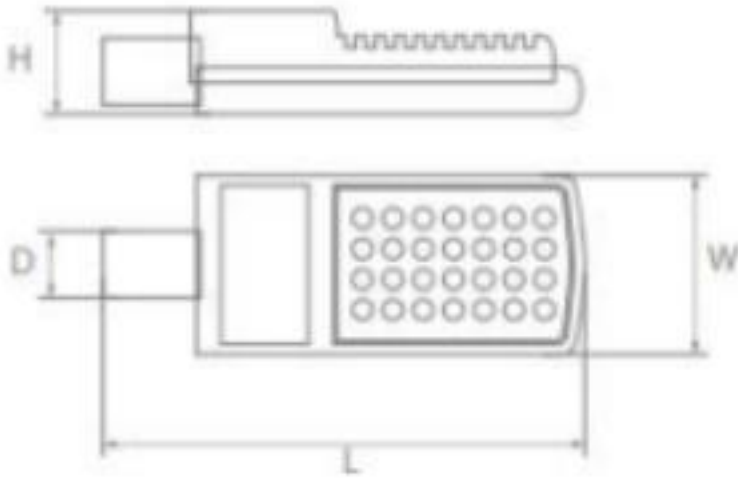

BL - Back-Low(0-30)	1509.2	6.6
BM - Back-Medium(30-60)	5049	22.2
BH - Back-High(60-80)	1828.2	8.0
BVH - Back-Very High(80-90)	31.269	0.1
<b>Total Back Light</b>	<b>8417.7</b>	<b>37.0</b>

UL - Uplight-Low(90-100)	0	0.0
UH - Uplight-High(100-180)	0	0.0
<b>Total Up Light</b>	<b>0</b>	<b>0.0</b>

## Product Dimensions (L x W x H)

520 X 200 X 75mm (Tol.  $\pm$  5mm)