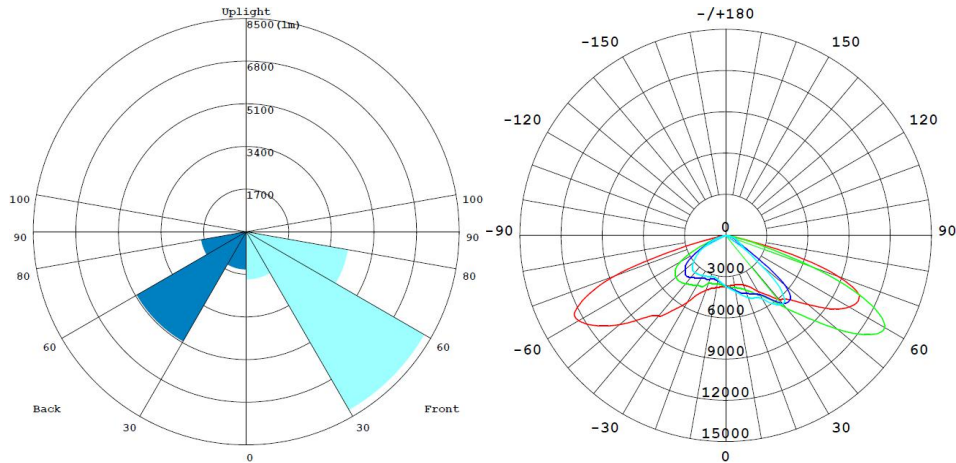

Light Distribution

BUG Table

IESNA Luminaire Flux Distribution Table:

Zone	Lumens	Luminaire %
FL - Front-Low(0-30)	1904	8.4
FM - Front-Medium(30-60)	8205	36.1
FH - Front-High(60-80)	4121.8	18.1
FVH - Front-Very High(80-90)	93.872	0.4
Total Forward Light	14325	63.0

BL - Back-Low(0-30)	1509.2	6.6
BM - Back-Medium(30-60)	5049	22.2
BH - Back-High(60-80)	1828.2	8.0
BVH - Back-Very High(80-90)	31.269	0.1
Total Back Light	8417.7	37.0

UL - Uplight-Low(90-100)	0	0.0
UH - Uplight-High(100-180)	0	0.0
Total Up Light	0	0.0

BUG(Back,Up,Glare) Rating	B4-U0-G3

Zone	Downward Lumens	Upward Lumens	Total Lumens
House Side	8417.7	0	8417.7
Street Side	14325	0	14325

With our continuous efforts to upgrade the technology/product, all product specifications and data are subject to change without prior notice. We always try to maintain the accuracy of our product images, but due to different viewing conditions, the colors may vary. Images are only for indicative purpose.