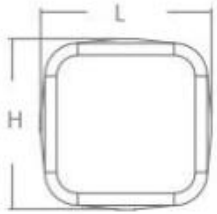

### **KUBS** 8W

2X4W Kubs LED Up & Down Wall Light

**Outdoor Luminaire**

**Product Code:**

404LMA4X2H.NHG

8W - 560lm - 3000K - CRI>70 Ra - Beam Angle -NB 10° & WB 45° (Up & Down)

## Product Dimensions (L x W x H)

124 X 90 X 124 mm (tol.±5 mm)