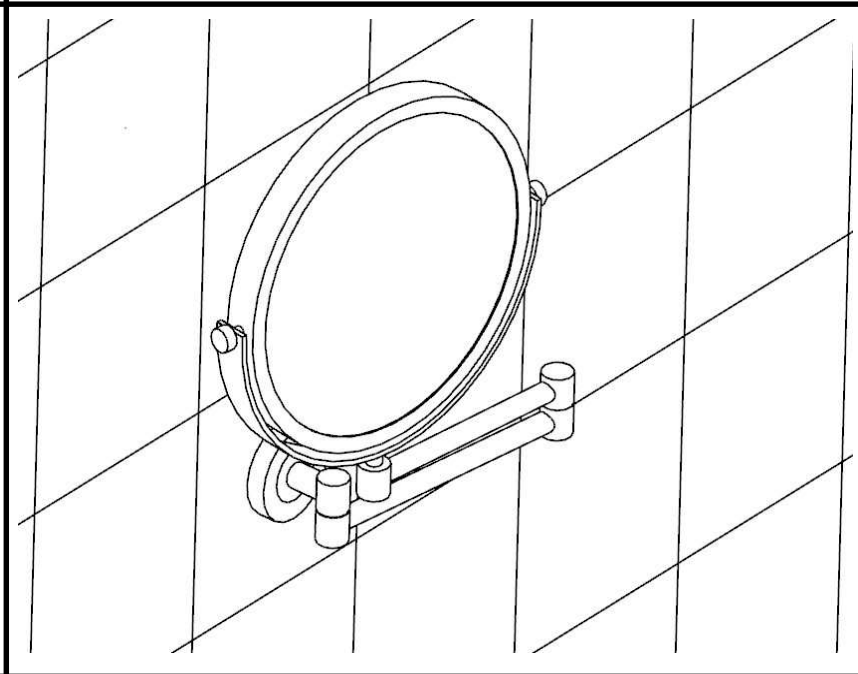

PRODUCT INFORMATION

ACN-1193N

Double Arm Wall Mounted Reversible Plain Magnifying (3X) Pivotal Mirror

TECHNICAL DRAWING

HOW TO INSTALL

HOW TO INSTALL 

CLEANING INSTRUCTIONS

| | | |
|---|--|--|
|  <p>LIQUID SOAP PH-5~7</p> | <p>Apply soft cotton cloth</p>  |  <p>WATER</p> |
| <p>Apply soft cotton cloth</p>  | <p>✗ DON'T</p>  <p>POWDER SOAP</p> | <p>✗ DON'T Don't apply Scrub</p>  |