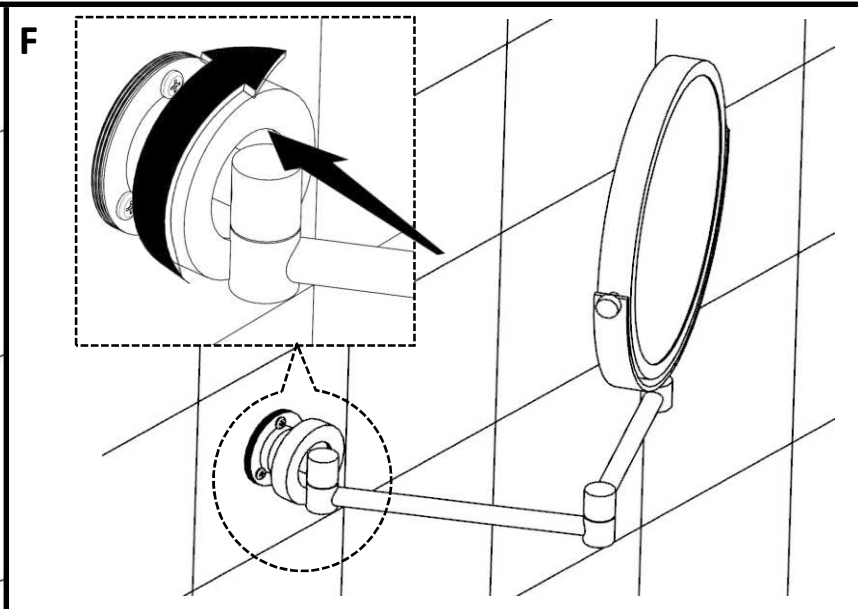

PRODUCT INFORMATION

ACN-1193N

Double Arm Wall Mounted Reversible Plain Magnifying (3X) Pivotal Mirror

TECHNICAL DRAWING

HOW TO INSTALL

HOW TO INSTALL 

CLEANING INSTRUCTIONS

| | | |
|---|--|--|
|  <p>LIQUID SOAP PH-5~7</p> | <p>Apply soft cotton cloth</p>  |  <p>WATER</p> |
| <p>Apply soft cotton cloth</p>  | <p>✗ DON'T</p>  <p>POWDER SOAP</p> | <p>✗ DON'T Don't apply Scrub</p>  |