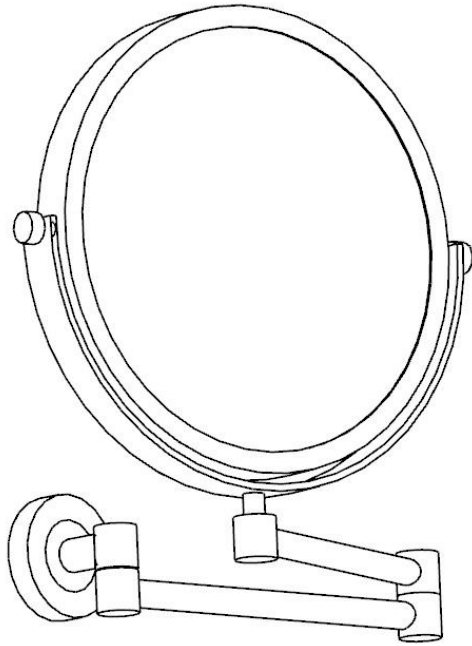

PRODUCT INFORMATION

ACN-1193N

Double Arm Wall Mounted Reversible Plain Magnifying (3X) Pivotal Mirror

TECHNICAL DRAWING

HOW TO INSTALL

HOW TO INSTALL 

CLEANING INSTRUCTIONS

| | | |
|---|--|--|
|  <p>LIQUID SOAP PH-5~7</p> | <p>Apply soft cotton cloth</p>  |  <p>WATER</p> |
| <p>Apply soft cotton cloth</p>  | <p>✗ DON'T</p>  <p>POWDER SOAP</p> | <p>✗ DON'T Don't apply Scrub</p>  |