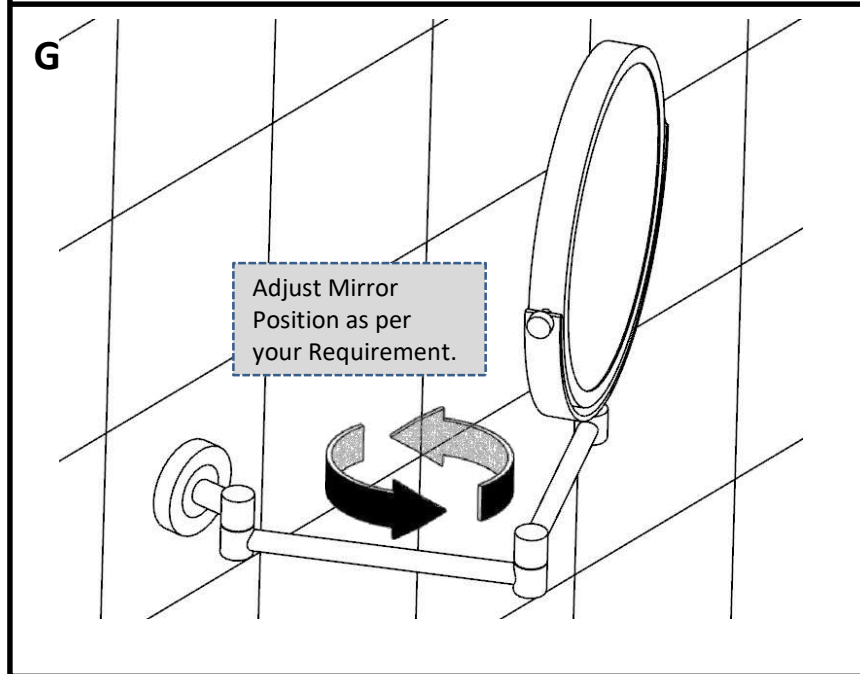

PRODUCT INFORMATION

ACN-1193N

Double Arm Wall Mounted Reversible Plain Magnifying (3X) Pivotal Mirror

TECHNICAL DRAWING

HOW TO INSTALL

HOW TO INSTALL 

CLEANING INSTRUCTIONS

| | | |
|---|--|--|
|  <p>LIQUID SOAP PH-5~7</p> | <p>Apply soft cotton cloth</p>  |  <p>WATER</p> |
| <p>Apply soft cotton cloth</p>  | <p>✗ DON'T</p>  <p>POWDER SOAP</p> | <p>✗ DON'T Don't apply Scrub</p>  |