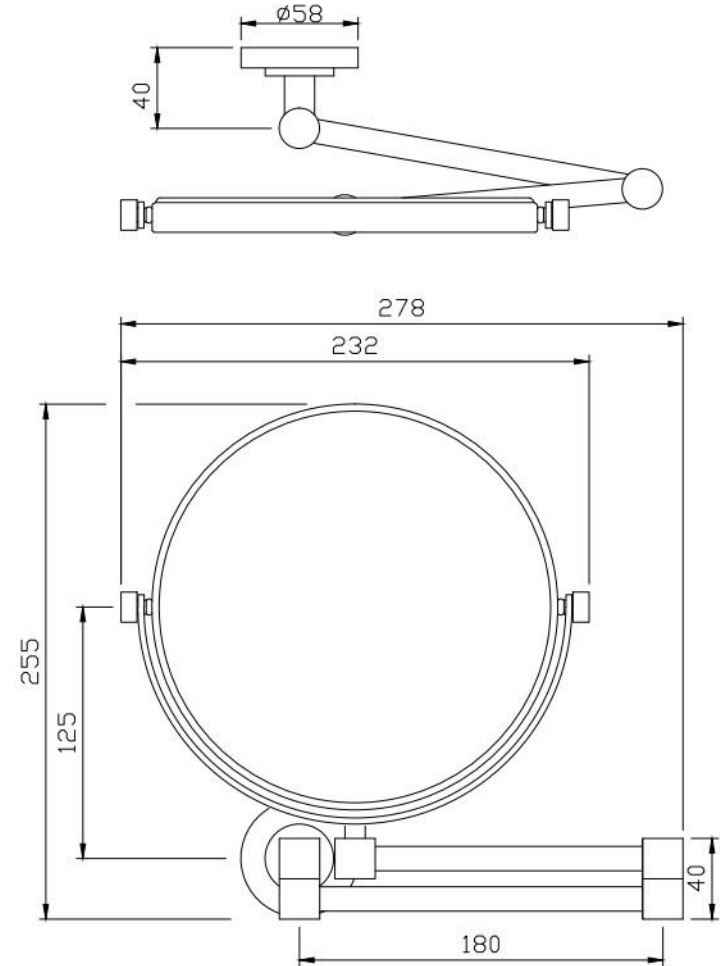

PRODUCT INFORMATION

ACN-1193N

Double Arm Wall Mounted Reversible Plain Magnifying (3X) Pivotal Mirror

TECHNICAL DRAWING

HOW TO INSTALL

HOW TO INSTALL 

CLEANING INSTRUCTIONS

| | | |
|---|--|--|
|  <p>LIQUID SOAP PH-5~7</p> | <p>Apply soft cotton cloth</p>  |  <p>WATER</p> |
| <p>Apply soft cotton cloth</p>  | <p>✗ DON'T</p>  <p>POWDER SOAP</p> | <p>✗ DON'T Don't apply Scrub</p>  |