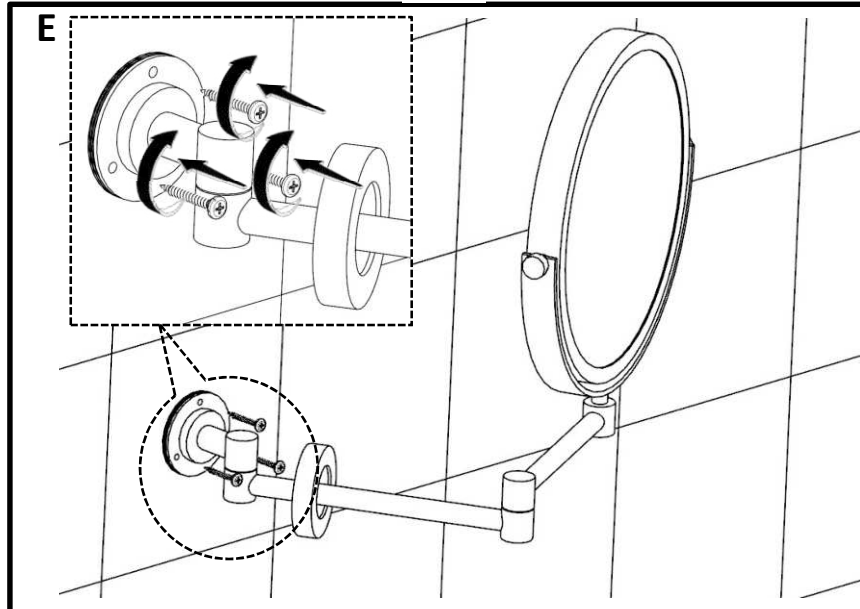

PRODUCT INFORMATION

ACN-1193N

Double Arm Wall Mounted Reversible Plain Magnifying (3X) Pivotal Mirror

TECHNICAL DRAWING

HOW TO INSTALL

HOW TO INSTALL 

CLEANING INSTRUCTIONS

| | | |
|---|--|--|
|  <p>LIQUID SOAP PH-5~7</p> | <p>Apply soft cotton cloth</p>  |  <p>WATER</p> |
| <p>Apply soft cotton cloth</p>  | <p>✗ DON'T</p>  <p>POWDER SOAP</p> | <p>✗ DON'T Don't apply Scrub</p>  |