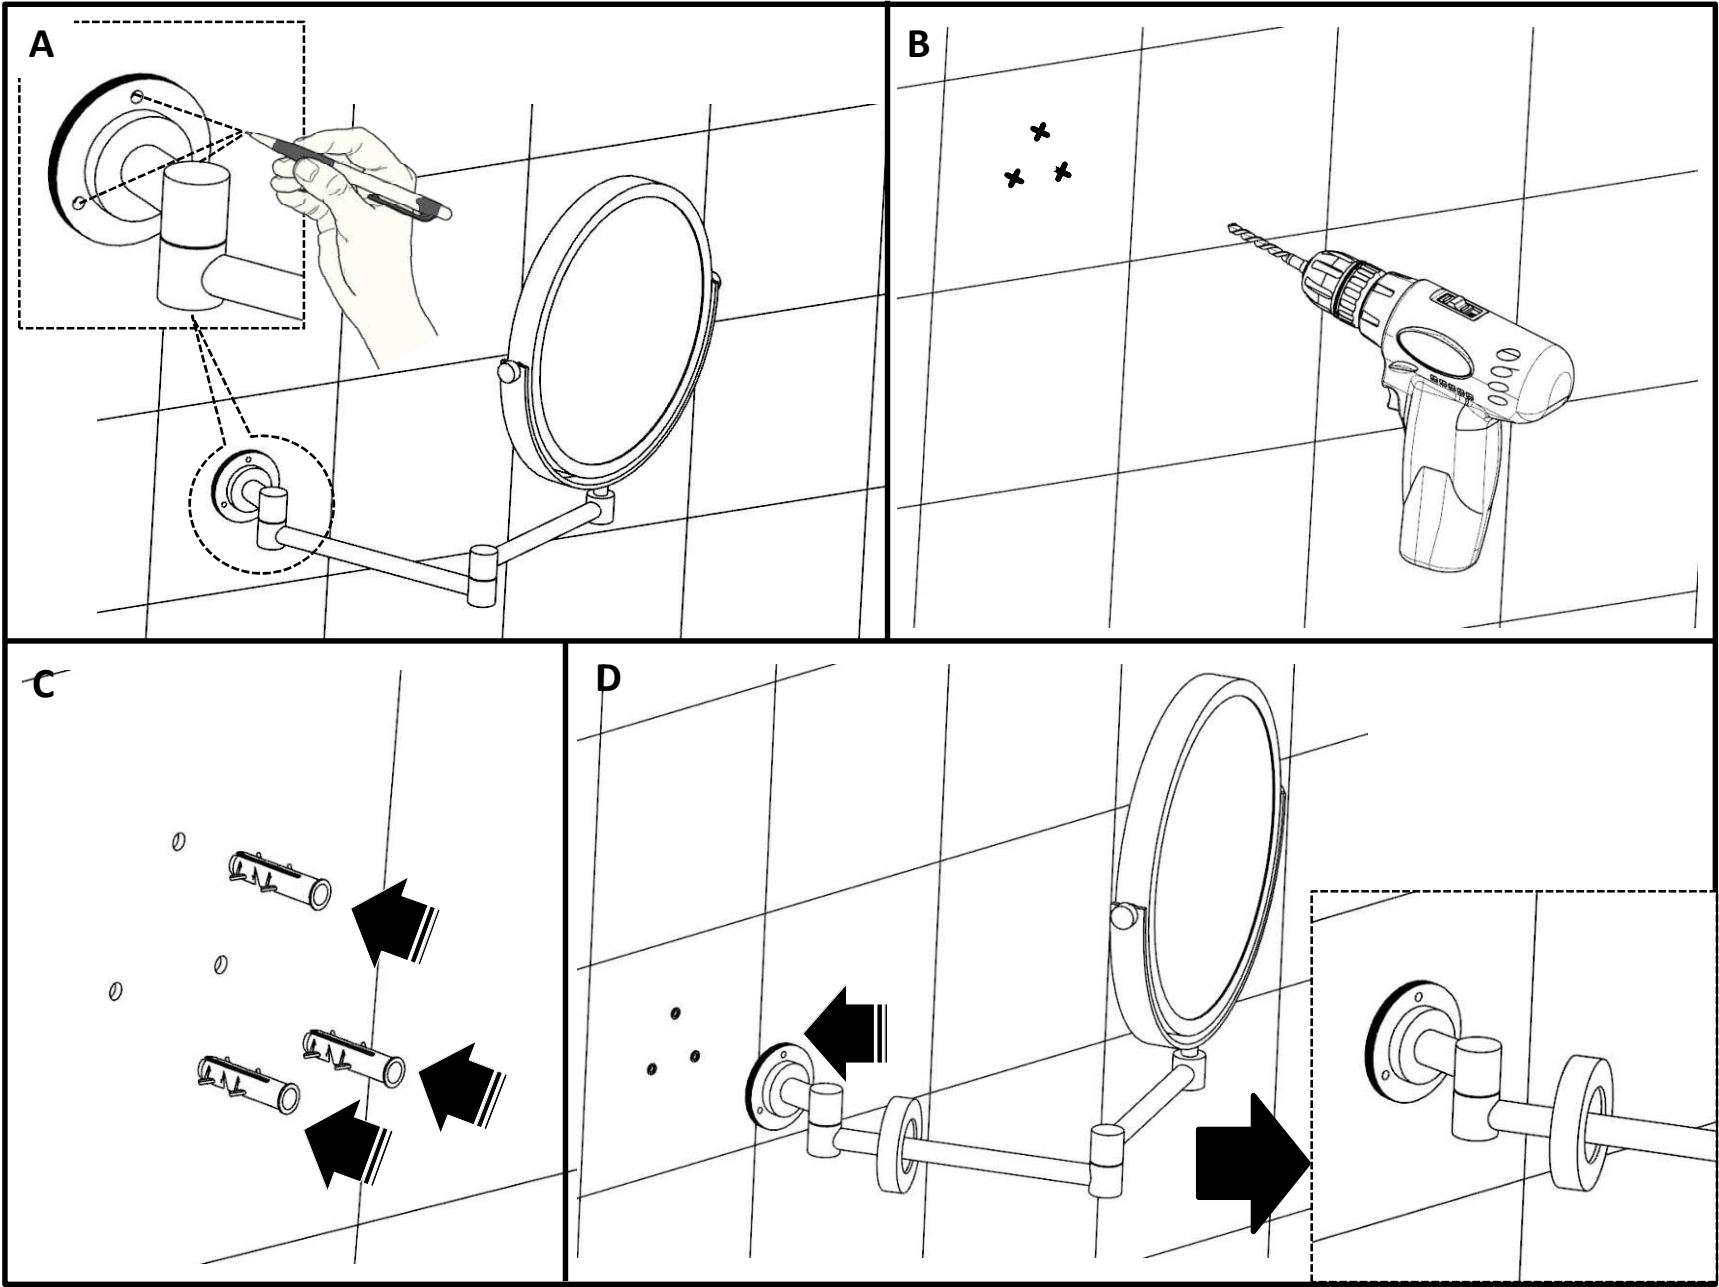

PRODUCT INFORMATION

ACN-1193N

Double Arm Wall Mounted Reversible Plain Magnifying (3X) Pivotal Mirror

TECHNICAL DRAWING

HOW TO INSTALL

HOW TO INSTALL 

CLEANING INSTRUCTIONS

| | | |
|---|--|--|
|  <p>LIQUID SOAP PH-5~7</p> | <p>Apply soft cotton cloth</p>  |  <p>WATER</p> |
| <p>Apply soft cotton cloth</p>  | <p>✗ DON'T</p>  <p>POWDER SOAP</p> | <p>✗ DON'T Don't apply Scrub</p>  |