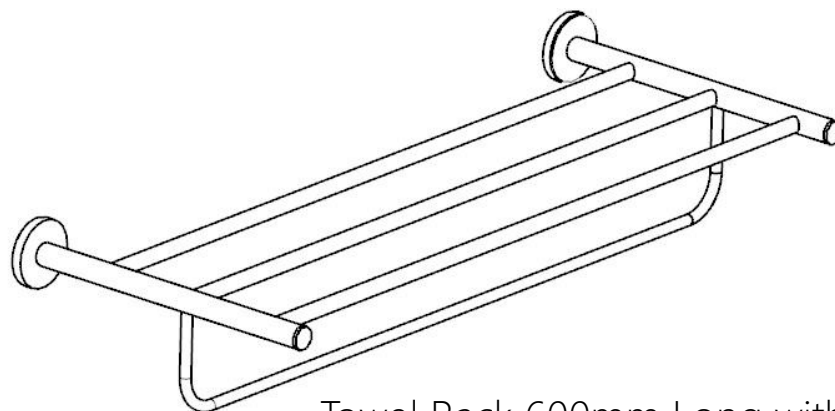

PRODUCT INFORMATION

CPA 1181

Towel Rack 600mm Long with Lower Hanger

TECHNICAL DRAWING

HOW TO INSTALL

HOW TO INSTALL 

CLEANING INSTRUCTIONS