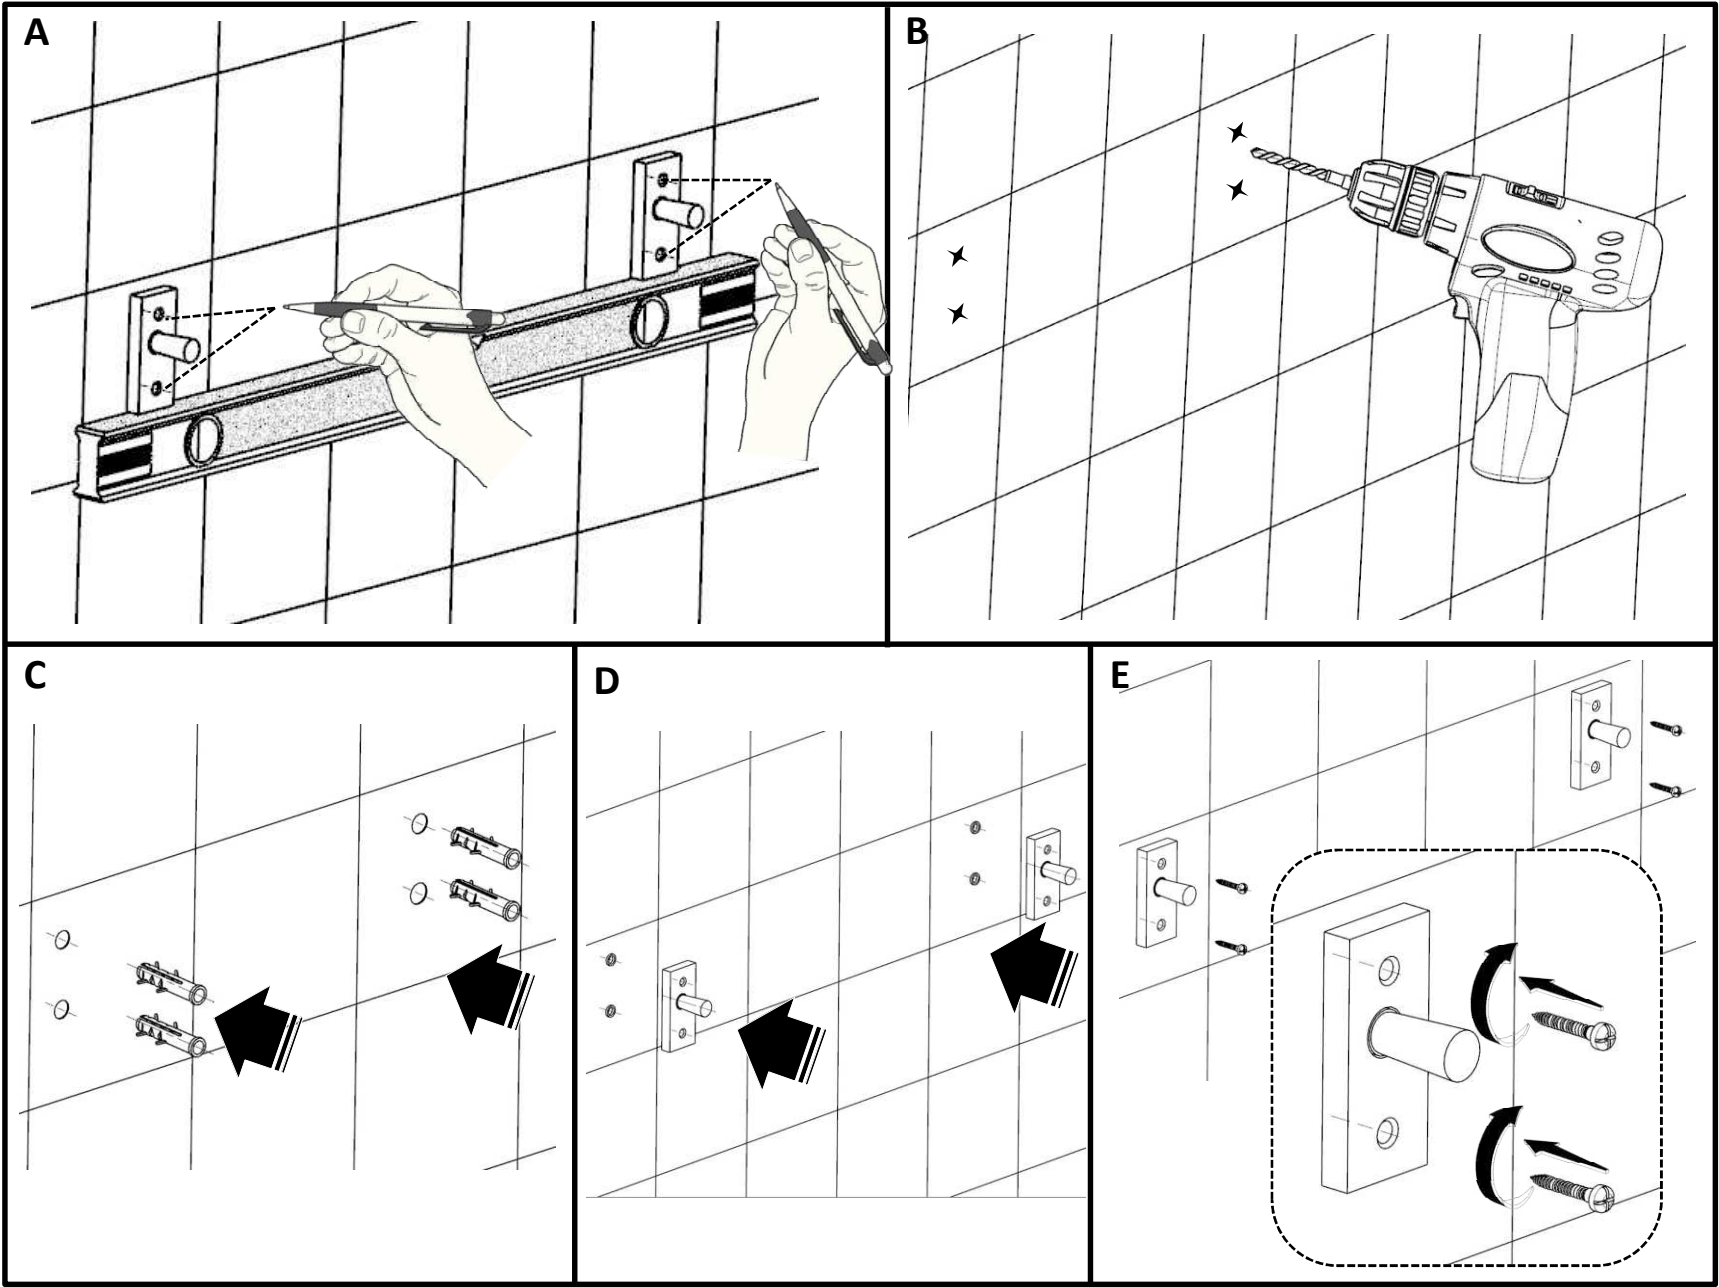

PRODUCT INFORMATION

CPA 1181

Towel Rack 600mm Long with Lower Hanger

TECHNICAL DRAWING

HOW TO INSTALL

HOW TO INSTALL 

CLEANING INSTRUCTIONS