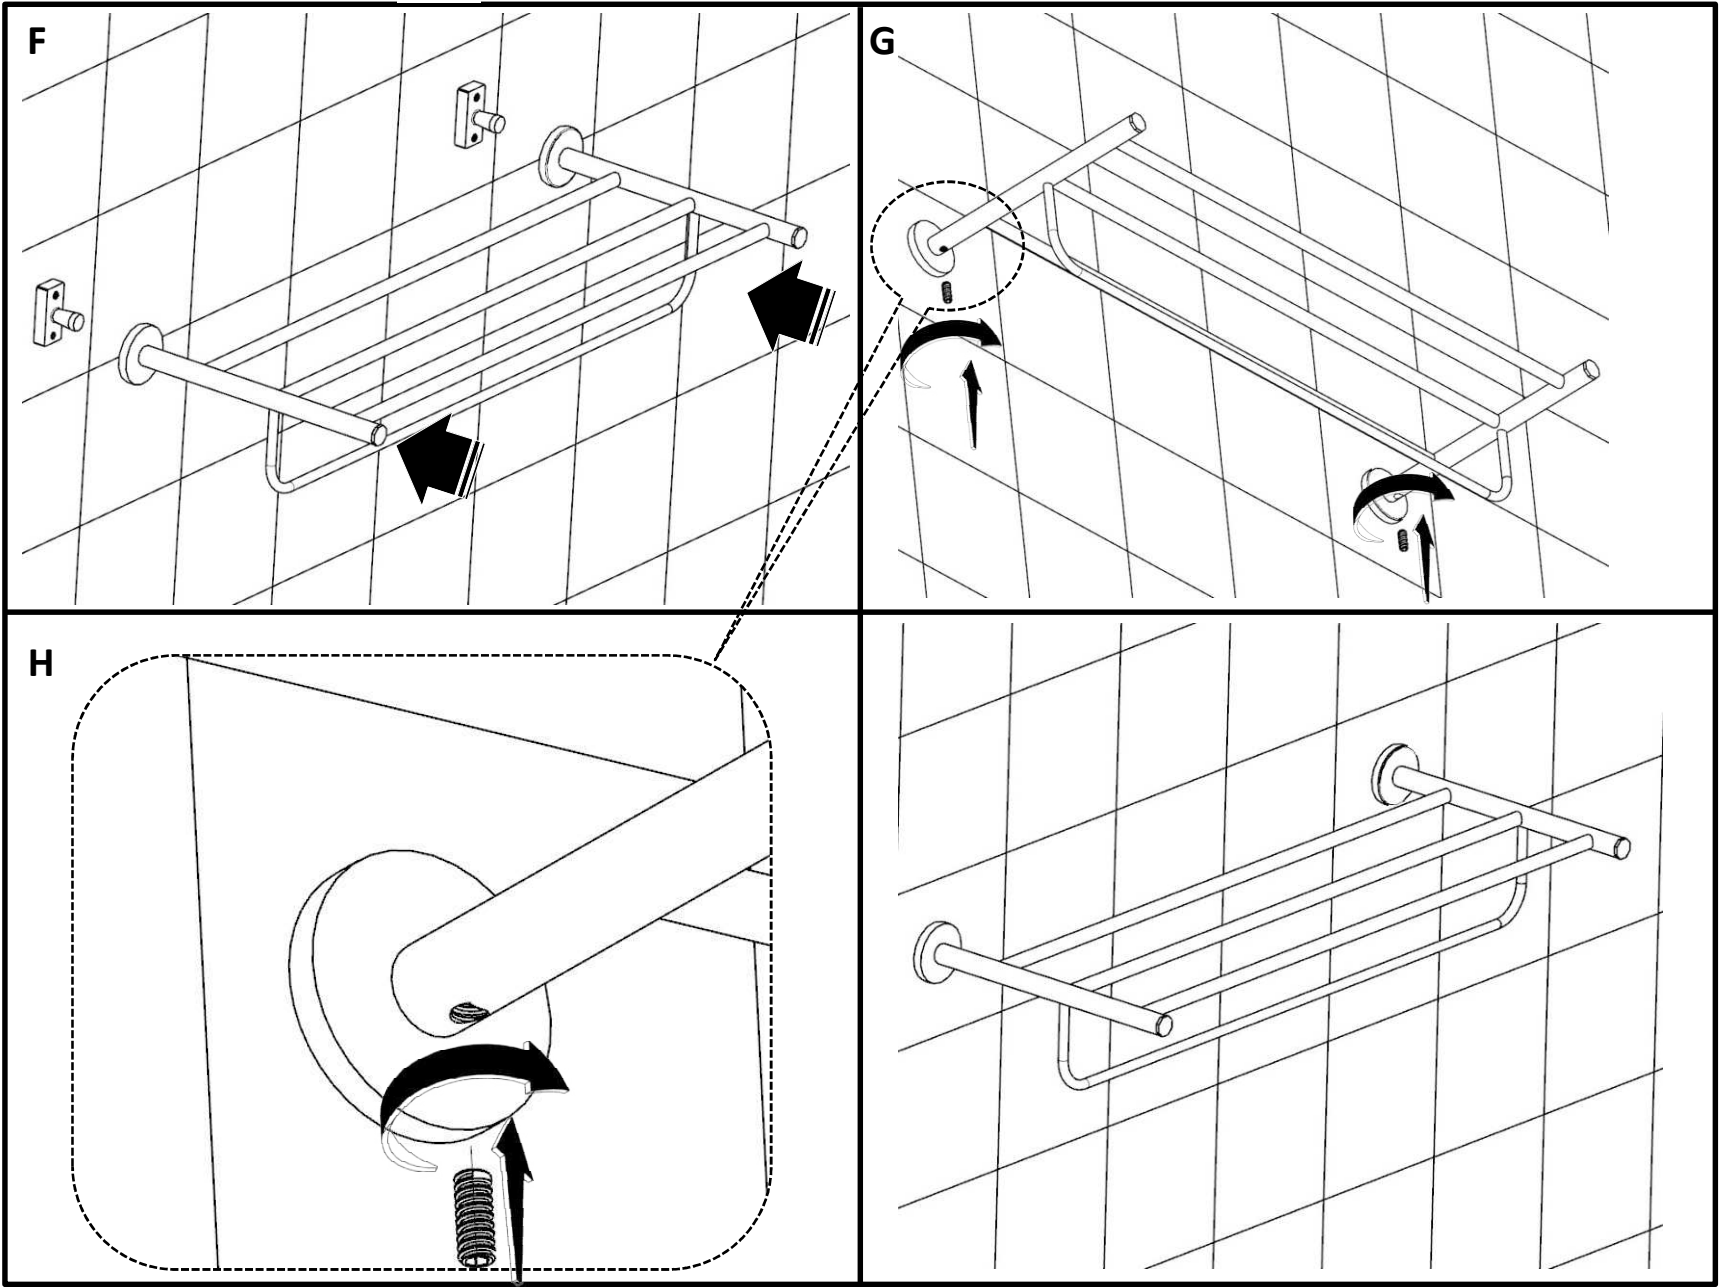

PRODUCT INFORMATION

CPA 1181

Towel Rack 600mm Long with Lower Hanger

TECHNICAL DRAWING

HOW TO INSTALL

HOW TO INSTALL 

CLEANING INSTRUCTIONS