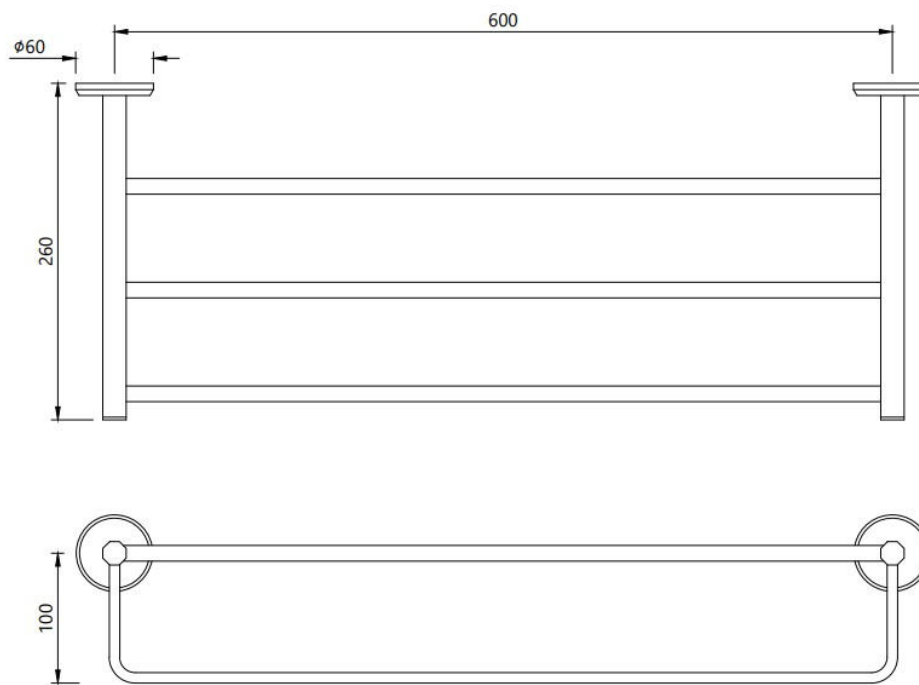

PRODUCT INFORMATION

CPA 1181

Towel Rack 600mm Long with Lower Hanger

TECHNICAL DRAWING

HOW TO INSTALL

HOW TO INSTALL 

CLEANING INSTRUCTIONS