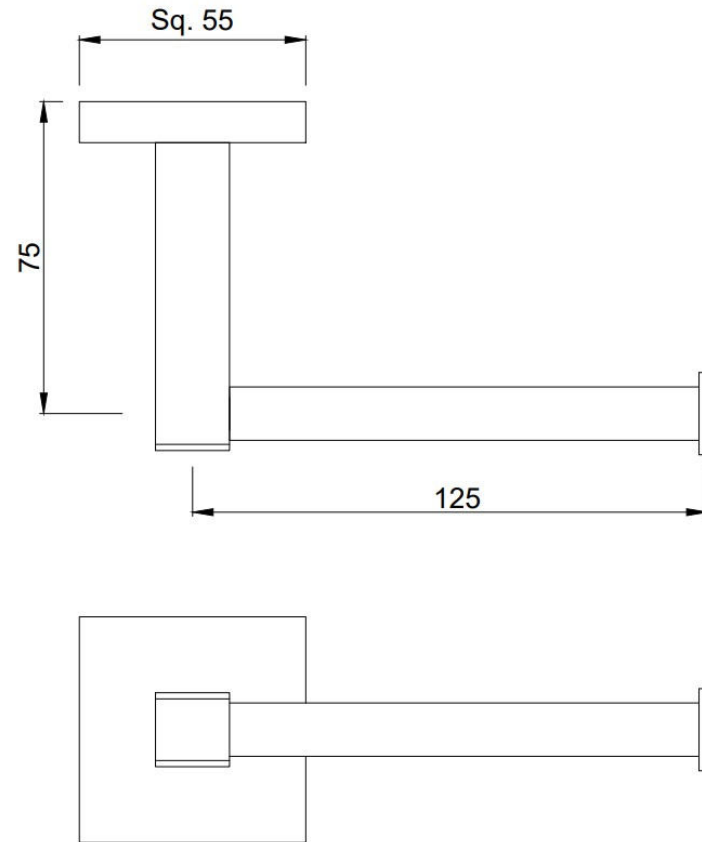

PRODUCT INFORMATION

AKP-35755PS

Spare Toilet Roll holder, Stainless Steel

TECHNICAL DRAWING

HOW TO INSTALL 

HOW TO INSTALL 

CLEANING INSTRUCTIONS