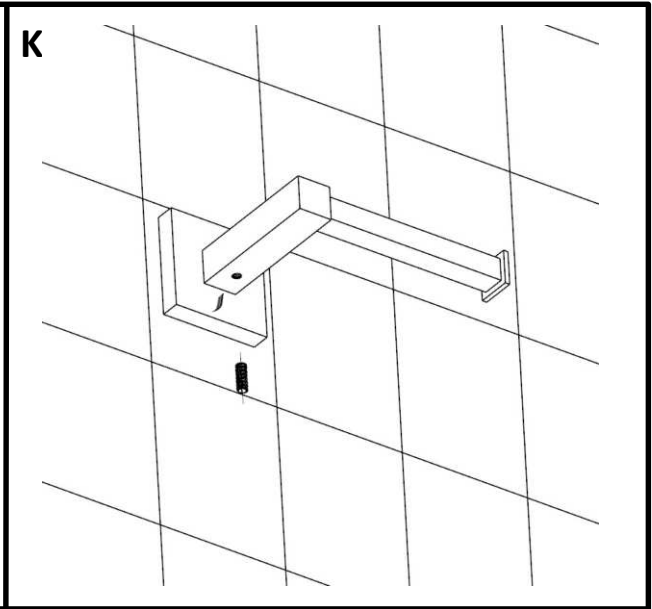

PRODUCT INFORMATION

AKP-35755PS

Spare Toilet Roll holder, Stainless Steel

TECHNICAL DRAWING

HOW TO INSTALL 

HOW TO INSTALL 

CLEANING INSTRUCTIONS