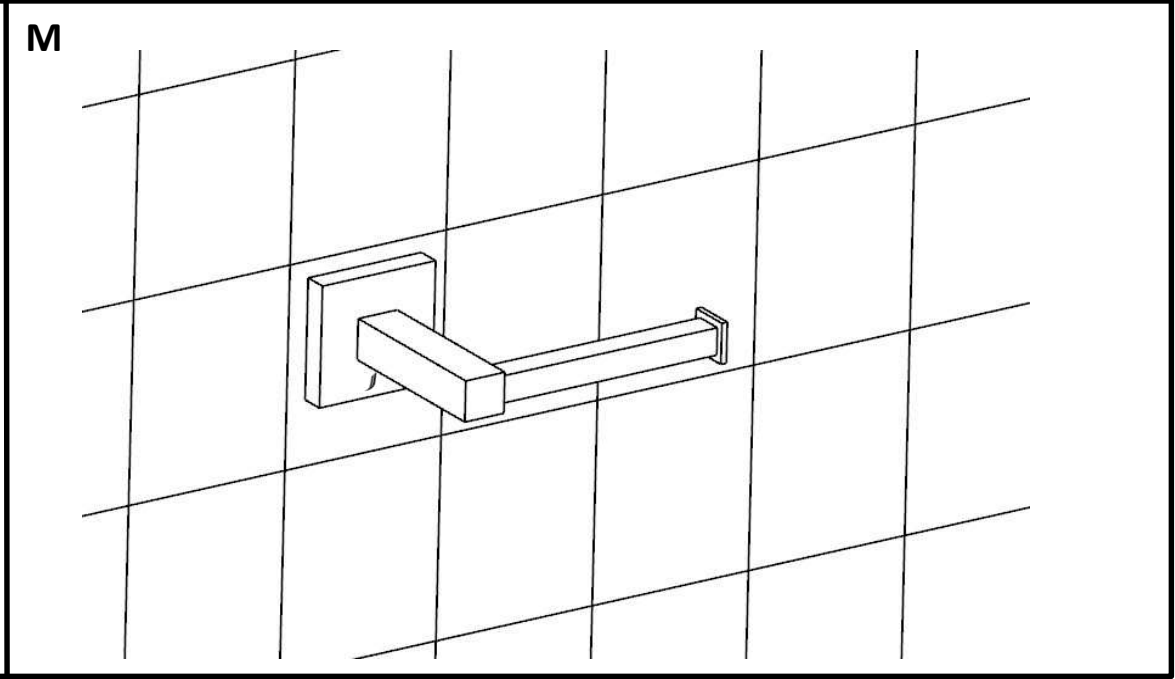

PRODUCT INFORMATION

AKP-35755PS

Spare Toilet Roll holder, Stainless Steel

TECHNICAL DRAWING

HOW TO INSTALL 

HOW TO INSTALL 

CLEANING INSTRUCTIONS