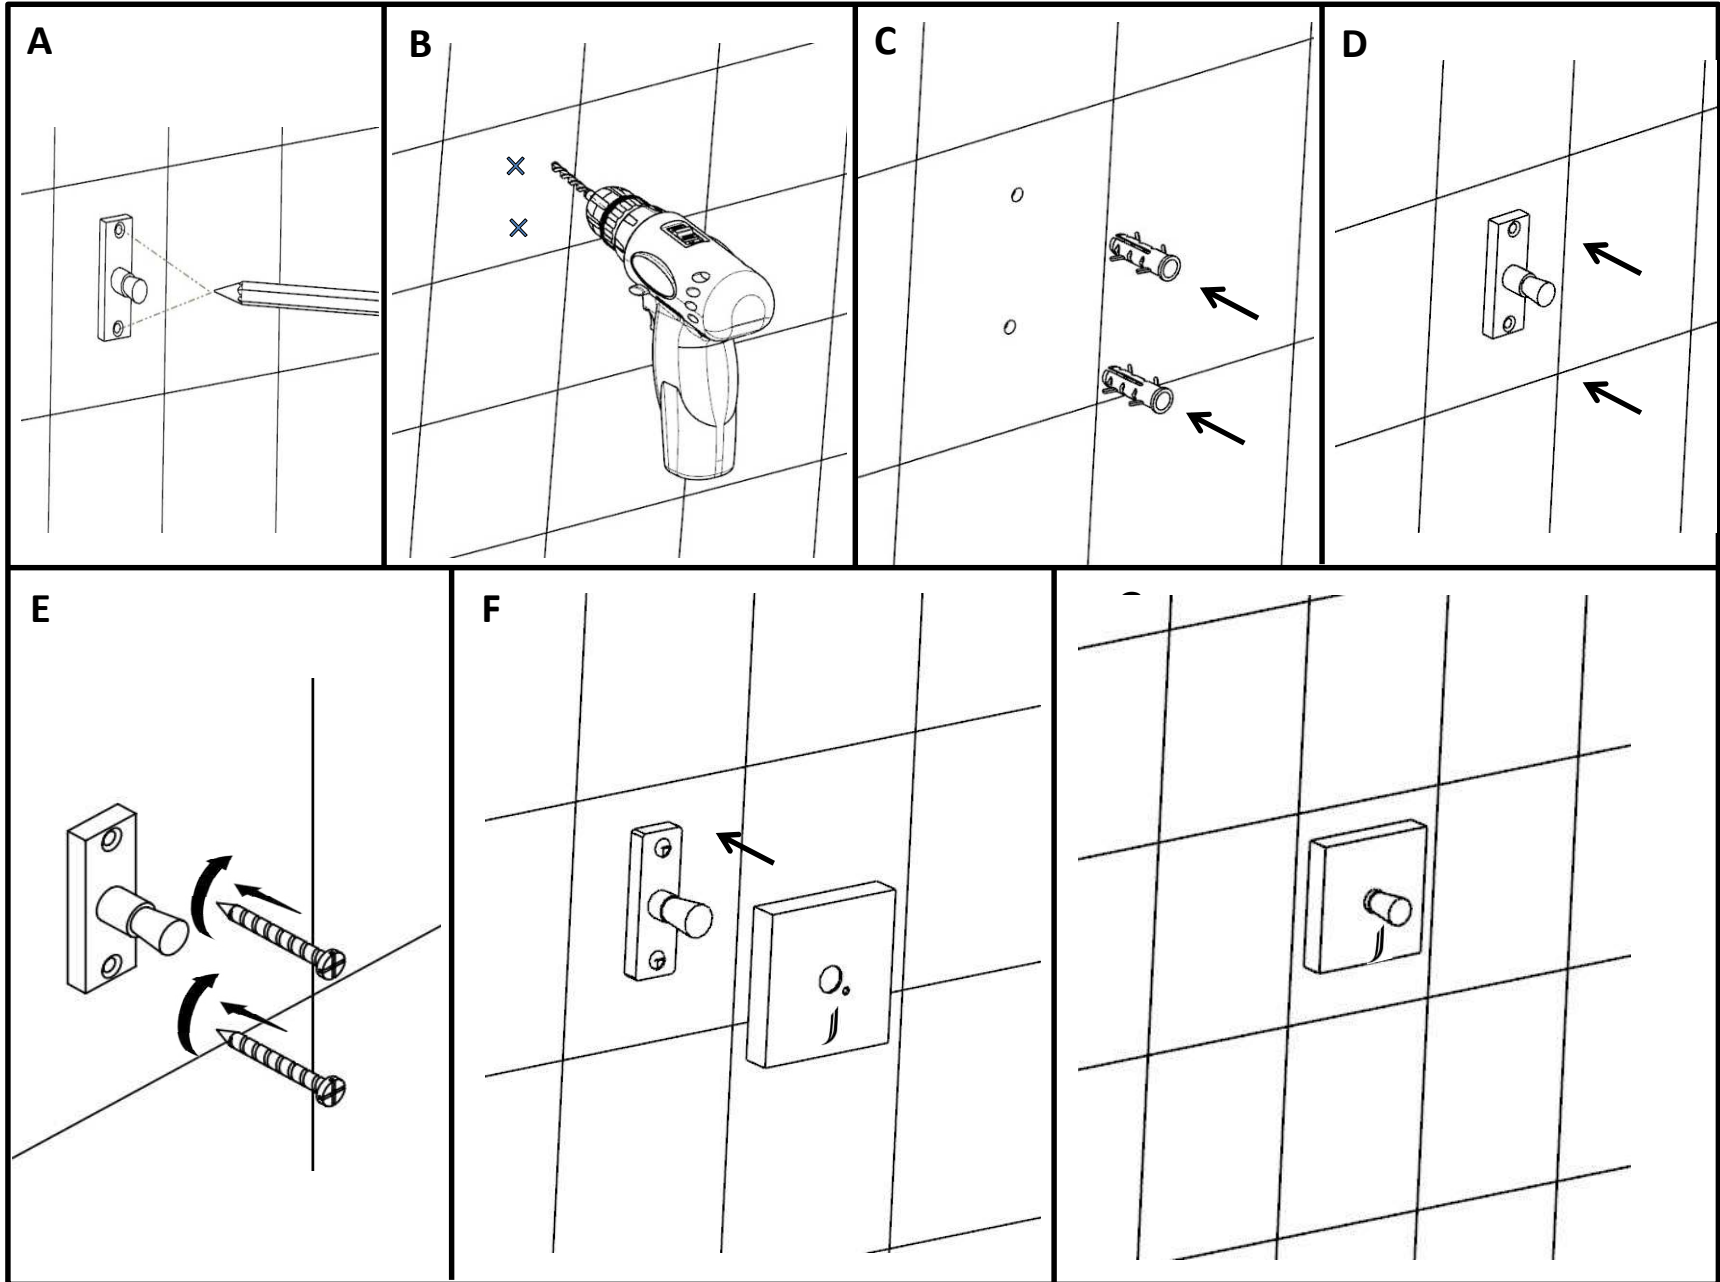

PRODUCT INFORMATION

AKP-35755PS

Spare Toilet Roll holder, Stainless Steel

TECHNICAL DRAWING

HOW TO INSTALL 

HOW TO INSTALL 

CLEANING INSTRUCTIONS