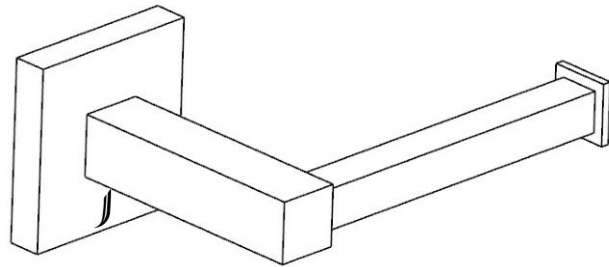

PRODUCT INFORMATION

AKP-35755PS

Spare Toilet Roll holder, Stainless Steel

TECHNICAL DRAWING

HOW TO INSTALL 

HOW TO INSTALL 

CLEANING INSTRUCTIONS