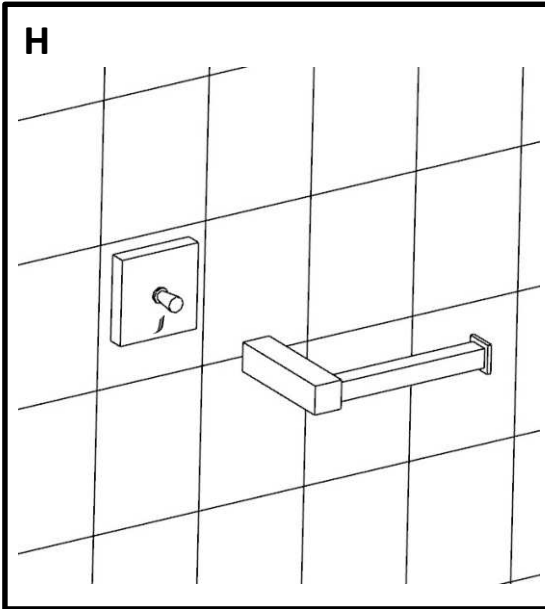

PRODUCT INFORMATION

AKP-35755PS

Spare Toilet Roll holder, Stainless Steel

TECHNICAL DRAWING

HOW TO INSTALL 

HOW TO INSTALL 

CLEANING INSTRUCTIONS