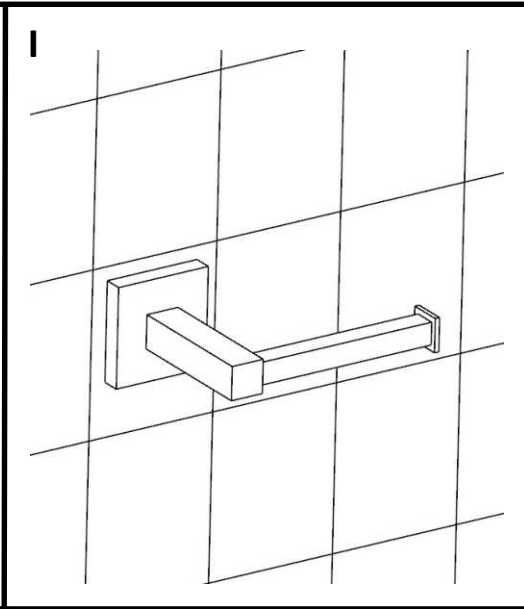

PRODUCT INFORMATION

AKP-35755PS

Spare Toilet Roll holder, Stainless Steel

TECHNICAL DRAWING

HOW TO INSTALL 

HOW TO INSTALL 

CLEANING INSTRUCTIONS