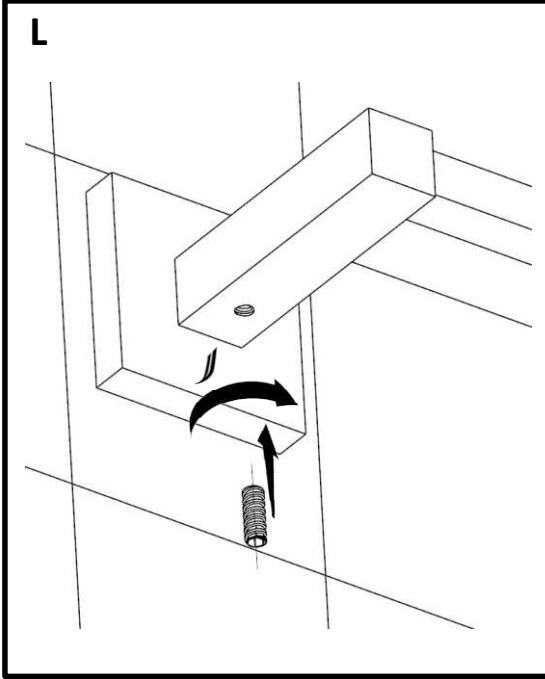

PRODUCT INFORMATION

AKP-35755PS

Spare Toilet Roll holder, Stainless Steel

TECHNICAL DRAWING

HOW TO INSTALL 

HOW TO INSTALL 

CLEANING INSTRUCTIONS