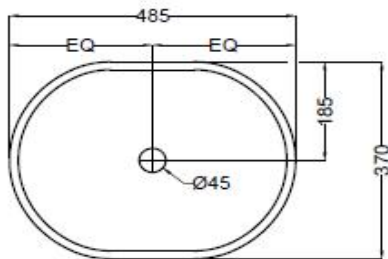

SPECIFICATION DATA SHEET

PRODUCT DETAILS

Manufacturer	Jaquar	Type	Table top basin
Outlet	Vertical	Colour	White
Technical Details	ID of waste outlet hole $\varnothing 45 \pm 3$ mm	Material	Ceramic - Vitreous China
	Horizontal distance between Bowl edge to centre line of the waste outlet hole ≤ 185 mm		

PRODUCT IMAGE

TECHNICAL DRAWING

TOP VIEW

SIDE VIEW

Product Dimension	485x370x150mm	FEATURES Oval shaped and anti germ glaze
Basin Inner Dimension	455x340x115 mm	
Product Weight	8.7 kg	

CERTIFICATION

Compliance : EN 14688 : 2015 (E) A ,MS 2578: 2014, AMD. 1: 2017, SANS 497: 2011

All technical dimensions are in accordance to British standards, Bureau of Indian Standards

DISCLAIMER: Our every effort has been made to ensure factual accuracy, the information presented subject to changes due to requirements in different sites, markets and/ or countries. All dimensions are in mm (Tolerance ± 5 MM). Jaquar reserves the right to make the necessary amendments at any time without prior notice.