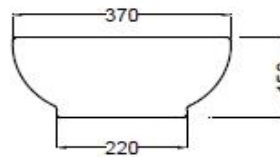

SPECIFICATION DATA SHEET

PRODUCT DETAILS

Manufacturer	Jaquar	Type	Table top basin
Outlet	Vertical	Colour	White
Technical Details	ID of waste outlet hole $\varnothing 45 \pm 3$ mm	Material	Ceramic - Vitreous China
	Horizontal distance between Bowl edge to centre line of the waste outlet hole ≤ 185 mm		

PRODUCT IMAGE

TECHNICAL DRAWING

TOP VIEW

SIDE VIEW

Product Dimension	485x370x150mm	FEATURES Oval shaped and anti germ glaze
Basin Inner Dimension	455x340x115 mm	
Product Weight	8.7 kg	

CERTIFICATION

Compliance : EN 14688 : 2015 (E) A ,MS 2578: 2014, AMD. 1: 2017, SANS 497: 2011

All technical dimensions are in accordance to British standards, Bureau of Indian Standards

DISCLAIMER: Our every effort has been made to ensure factual accuracy, the information presented subject to changes due to requirements in different sites, markets and/ or countries. All dimensions are in mm (Tolerance ± 5 MM). Jaquar reserves the right to make the necessary amendments at any time without prior notice.