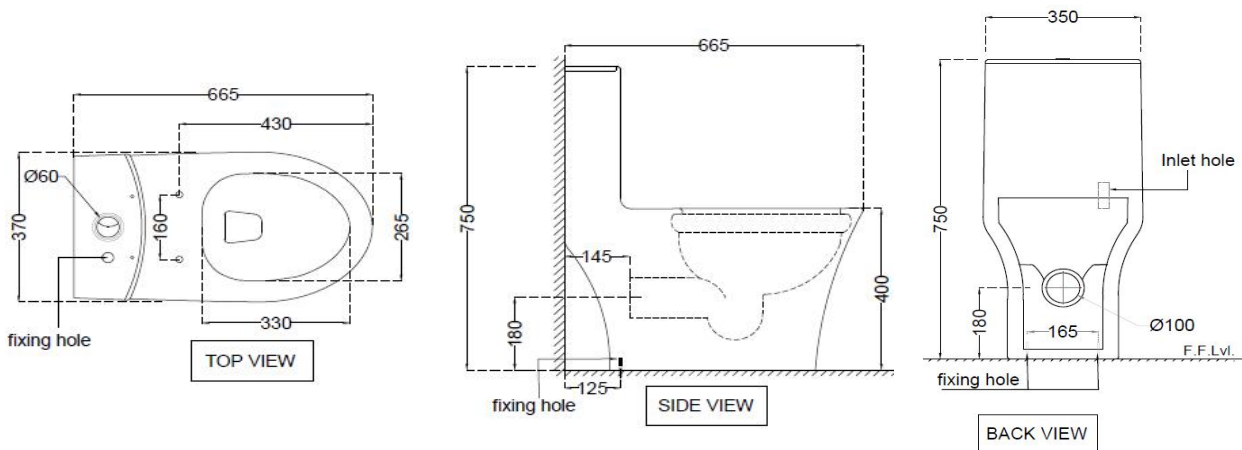

CNS-WHT-853P180SPPSM

SPECIFICATION DATA SHEET

PRODUCT DETAILS

Manufacturer :	Jaquar	Type:	Single piece-WC (P trap)
Colour:	White	Flush valves	Dual Flush
Outlet	Horizontal	Material:	Ceramic - Vitreous China
Technical Details:	External diameter of outlet hole dia. $\varnothing 100 \pm 5$ mm Vertical distance between the Floor and the center line of the waste outlet hole ≤ 180 mm		

PRODUCT IMAGE

TECHNICAL DRAWING

Product Dimension	370x665x750 mm	FEATURES Rimless Single Piece WC With PP Soft Close Slim Seat Covers, with Dual Flush-3/6 LPF,Anti germ glaze, round shape, and flushing kit.Complete Trap glaze.
Trap Distance	S Trap - 180 mm	
Product Weight	43.15 Kg	

All technical dimensions are in accordance to British standards, Bureau of Indian Standards

DISCLAIMER: Our every effort has been made to ensure factual accuracy, the information presented subject to changes due to requirements in different sites, markets and/ or countries. All dimensions are in mm (Tolerance ± 5 MM). Jaquar reserves the right to make the necessary amendments at any time without prior notice.