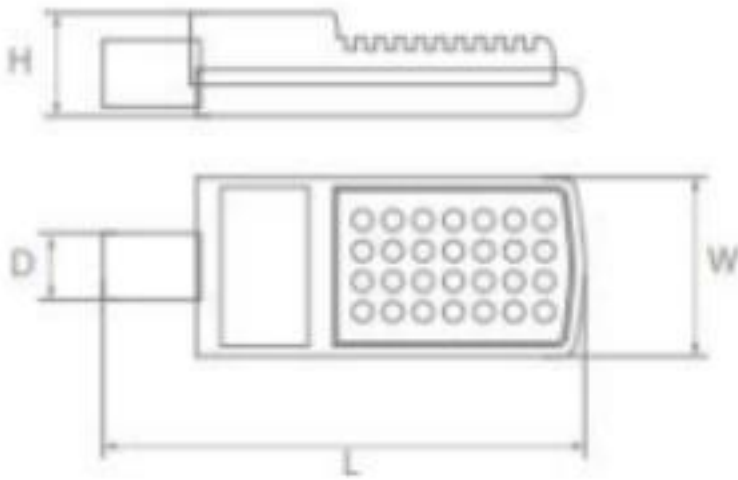

BL - Back-Low(0-30)	1169	7.1
BM - Back-Medium(30-60)	3610.2	22.0
BH - Back-High(60-80)	1333.1	8.1
BVH - Back-Very High(80-90)	26.523	0.2
Total Back Light	6138.7	37.3

UL - Uplight-Low(90-100)	0	0.0
UH - Uplight-High(100-180)	0	0.0
Total Up Light	0	0.0

Product Dimensions (L x W x H)

520 X 200 X 75 mm (Tol. ± 5 mm)

Applications

NH Street Lighting, Road Lighting, Campus Lighting