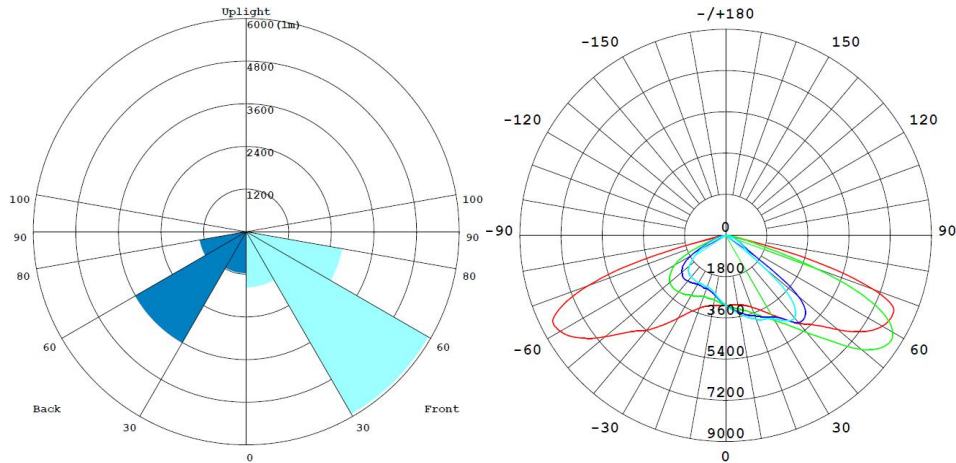

Light Distribution

BUG Table

IESNA Luminaire Flux Distribution Table:

Zone	Lumens	Luminaire %
FL - Front-Low(0-30)	1566.1	9.5
FM - Front-Medium(30-60)	5921.3	36.0
FH - Front-High(60-80)	2744.3	16.7
FVH - Front-Very High(80-90)	76.187	0.5
Total Forward Light	10308	62.7

BL - Back-Low(0-30)	1169	7.1
BM - Back-Medium(30-60)	3610.2	22.0
BH - Back-High(60-80)	1333.1	8.1
BVH - Back-Very High(80-90)	26.523	0.2
Total Back Light	6138.7	37.3

UL - Uplight-Low(90-100)	0	0.0
UH - Uplight-High(100-180)	0	0.0
Total Up Light	0	0.0

BUG(Back,Up,Glare) Rating	B3-U0-G3

Zone	Downward Lumens	Upward Lumens	Total Lumens
House Side	6138.7	0	6138.7
Street Side	10308	0	10308

With our continuous efforts to upgrade the technology/product, all product specifications and data are subject to change without prior notice. We always try to maintain the accuracy of our product images, but due to different viewing conditions, the colors may vary. Images are only for indicative purpose.