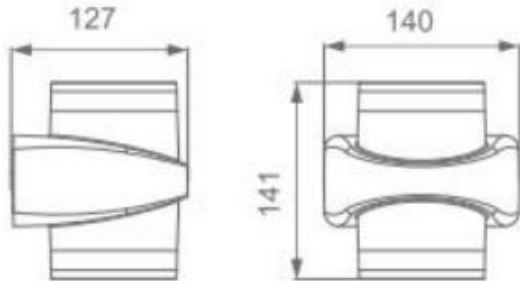

### Technical Specifications

Operating Temperature	-10°C to 50°C
Rated Input Voltage & Frequency	220-240 V AC
Rated Input Wattage	12W ± 10%
Rated Input Current	0.060 Amp (Nominal)
Power Factor	>0.9
ATHD	<20%
Rated Luminous Flux	960 lm (tolerance as per BIS)
Rated Luminaire Efficacy	80 lm/W (tolerance as per BIS)
Correlated Color Temperature (CCT)	3000 K (tolerance as per ANSI)
Color Rendering Index (CRI)	>70 Ra
Beam Angle	Asymmetric
Driver Efficiency	≥80%
LED Life Span	>50000 Hrs (Ta=25°C @L70)
Housing	Aluminium Die Cast with Powder Coating
Lens / Reflector	Opal Polycarbonate Diffuser
Mounting	Surface/Wall

## Product Dimensions (L x W x H)

140 X 127 X 141 mm (Tol.±5 mm)