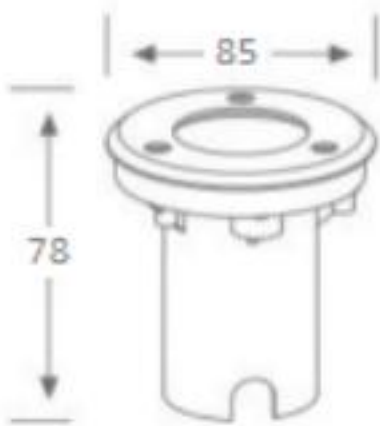

BATH + LIGHT

**GROUND BURIAL 3W**

Castor LED Ground Burial

**Outdoor Luminaire**

**Product Code:**

LGBL04R301XW

3W - 270lm - 3000K - CRI>70 Ra - Beam Angle -16°

**Technical Specifications**

Operating Temperature	-10°C to 50°C
Rated Input Voltage & Frequency	220-240 V AC, 50 Hz
Rated Input Wattage	3W ± 10%
Rated Input Current	0.030 Amp (Nominal)
Power Factor	>0.50
Rated Luminous Flux	270 lm (tolerance as per BIS)
Rated Luminaire Efficacy	90 lm/W (tolerance as per BIS)
Correlated Color Temperature (CCT)	3000 K (tolerance as per ANSI)
Color Rendering Index (CRI)	>70 Ra
Beam Angle	16° (within the permissible limits)
Driver Efficiency	≥70%
LED Life Span	>50000 Hrs (Ta=25°C @L70)
Housing	304 Stainless Steel Ring and Die Cast Aluminium
Lens / Reflector	PC Lens and Transparent Tempered Glass Diffuser
Mounting	Surface/Ground

## Product Dimensions (Dia. x H)

Ø85 X 78 mm (tol.±5 mm)