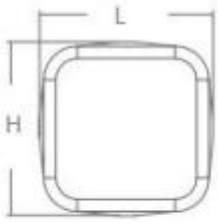

KUBS 8W

Kubs LED Up & Down Wall Light

Outdoor Luminaire

Product Code:

404LL4X2H.NHG

8W - 560lm - 3000K - CRI>70 Ra - Beam Angle - 45°

Technical Specifications

Operating Temperature	-10°C to 40°C
Rated Input Voltage & Frequency	220-240 VAC, 50Hz
Rated Input Wattage	8W ± 10%
Rated Input Current	0.070 Amp (Nominal)
Power Factor	≥0.50
ATHD	<20%
Rated Luminous Flux	560 lm (tolerance as per BIS)
Rated Luminaire Efficacy	70 lm/W (tolerance as per BIS)
Correlated Color Temperature (CCT)	3000 K (tolerance as per ANSI)
Color Rendering Index (CRI)	>70 Ra
Beam Angle	45°
Driver Efficiency	≥80%
LED Life Span	>50000 Hrs (Ta=25°C @L70)
Housing	Aluminium Die Cast with Grey Powder Coating
Lens / Reflector	Transparent Polycarbonate Diffuser

All technical data is subject to industry-standard tolerances.

Product Dimensions (L x W x H)

124 X 90 X 124 mm (tol.±5 mm)

Applications

Applications Residences, Offices, Small Retail Shops, Hotels, Coffee Shops, Restaurants, Hospitals, area lighting and for other indoor applications.