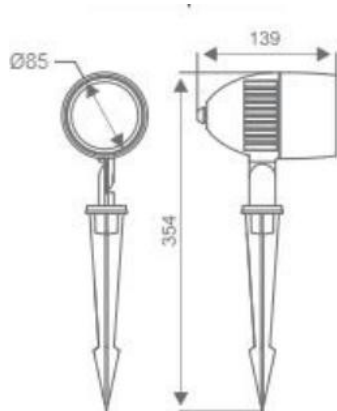

### **SPIKE LIGHT 8W**

ELECTRA LED SPIKE LIGHT

**Outdoor Luminaire**

**Product Code:**

LSPK04R108XW

8W - 560lm - 3000K - CRI>70 Ra - Beam Angle - 36°

### **Technical Specifications**

Operating Temperature	-10°C to 50°C
Rated Input Voltage & Frequency	230 VAC, 50Hz
Rated Input Wattage	8W ± 10%
Rated Input Current	0.040 Amp (Nominal)
Power Factor	≥0.90
Rated Luminous Flux	560 lm (tolerance as per BIS)
Rated Luminaire Efficacy	70 lm/W (tolerance as per BIS)
Correlated Color Temperature (CCT)	3000 K (tolerance as per ANSI)
Color Rendering Index (CRI)	>70 Ra
Beam Angle	36° (within the permissible limits)
Driver Efficiency	≥85%
LED Life Span	>50000 Hrs (Ta=25°C @L70)
Housing	Aluminium Die Cast with Matt Grey Finish Powder Coating
Lens / Reflector	Aluminium Anodized Reflector and Transparent Tempered Glass Diffuser
Mounting	Ground

## Product Dimensions (Dia. X L x H)

Ø85 X 139 X 354 mm (tol.±5 mm)