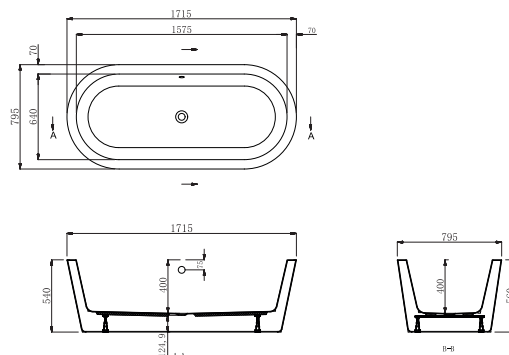

Image is only for illustration purpose

| | |
|------------------------------|------------------------------------|
| Model : | Julia |
| Category: | Free Standing Bathtub |
| Code: | JBT-WHT-FSBT177840X |
| Size (mm): | 1715 x 785 x 400/560 |
| Material: | Lucite Acrylic |
| Reinforcement: | 3 Layers of Fiber Glass |
| Accessories Included: | - Drain & Overflow - Steel Legs |
| Accessories Excluded: | NA |
| Features | Available in Chrome accessories |