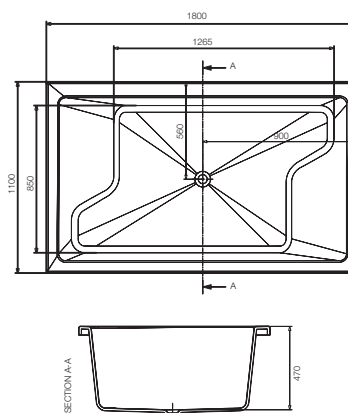

Image is only for illustration purpose

<b>Model :</b>	Kubix Prime
<b>Category:</b>	Built-in Bathtub
<b>Code:</b>	JBT-WHT-KUBIXP180X
<b>Size (mm):</b>	1800 x 1100 x 470
<b>Material:</b>	Acrylic PMMA
<b>Reinforcement:</b>	PU GREEN
<b>Accessories Included:</b>	NA
<b>Accessories Excluded:</b>	<b>Front Panel:</b> JWA-WHT-FP180X <b>Side Panel:</b> JWA-WHT-SP110X <b>Drain &amp; Overflow with filler:</b> JWA-CHR-132401 <b>Drain &amp; Overflow:</b> JWA-CHR-DRNPIPE100 <b>Frame:</b> JWA-BLK-FRAME180X110 <b>Feet:</b> IWA-CHR-ACC00510X <b>Headrest:</b> JWA-BLK-HRCP750GAC06
<b>Features</b>	Twin Seater