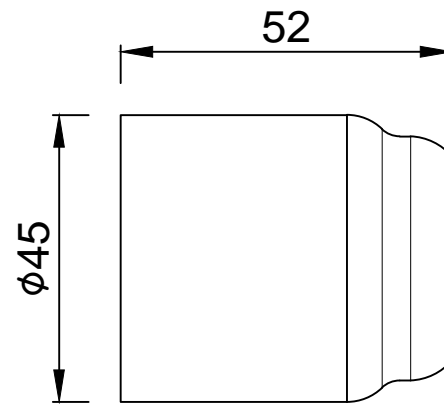

WALL FLANGE

OPERATING LEVER

CARTRIDGE SLEEVE