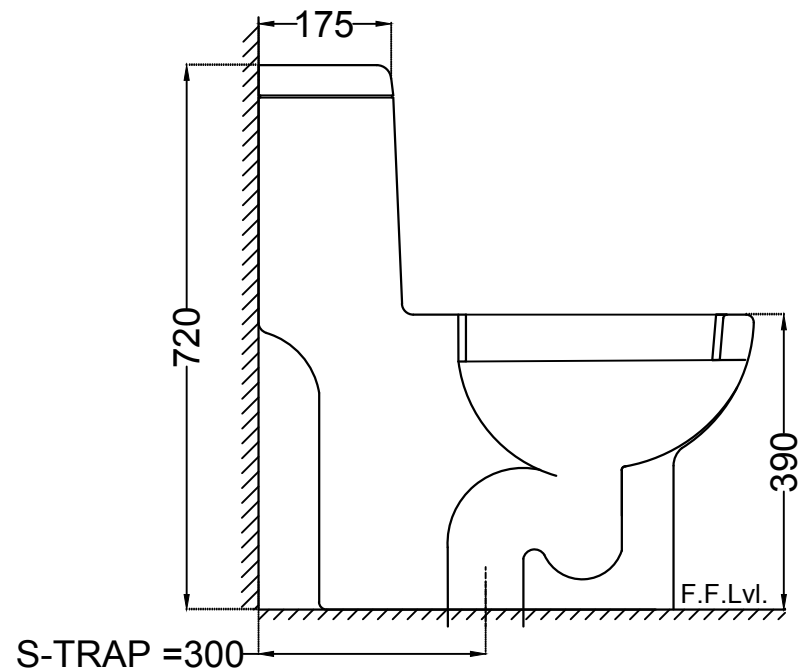

TOP VIEW

SIDE VIEW

 <p>Jaquar Group Global Headquarters Plot No. 3, Sector- M-11, IMT Manesar Gurgaon, NCR - 122050, India E-mail : Sales: support@jaquar.com Customer Service : service@jaquar.com</p>	ITEM CODE	LYS-WHT-38851S300UFSMSNR
	ITEM TYPE	SINGLE PIECE WC S TRAP-300 MM
	ITEM SIZE	370x670x720 mm
	ALL DIMENSIONS ARE IN MM. (TOLERANCE ± 5 MM)	