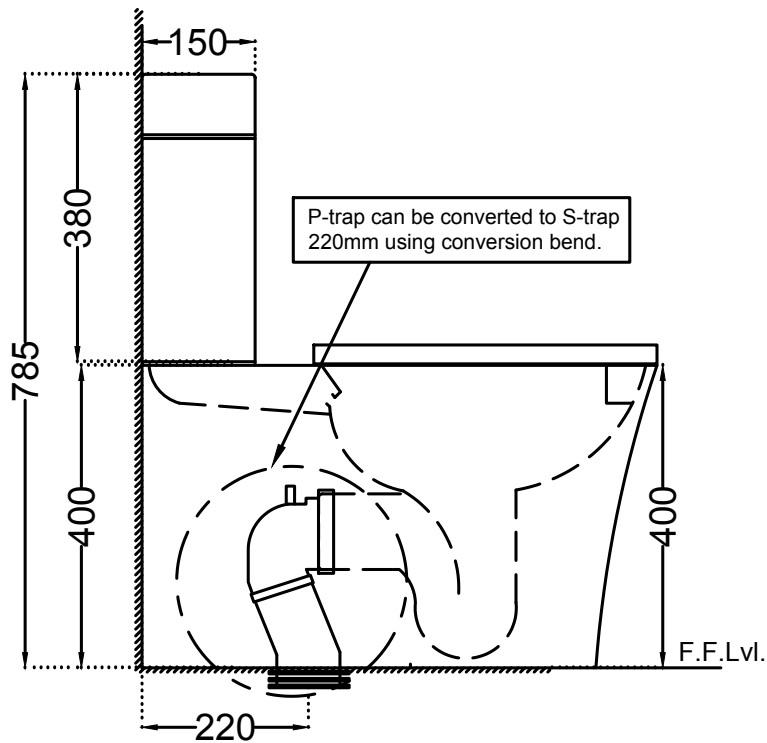

TOP VIEW

SIDE VIEW

BACK VIEW

	Jaquar Group Global Headquarters Plot No. 3, Sector- M-11, IMT Manesar Gurgaon, NCR - 122050, India E-mail : Sales: support@jaquar.com Customer Service : service@jaquar.com		ITEM CODE	OPS-WHT-15753S220UFPMZ
	ITEM TYPE	COUPLED WC S-TRAP-220 MM With Conversion Bend		
	ITEM SIZE	385x680x785 mm		
	ALL DIMENSIONS ARE IN MM. (TOLERANCE ± 5 MM)			