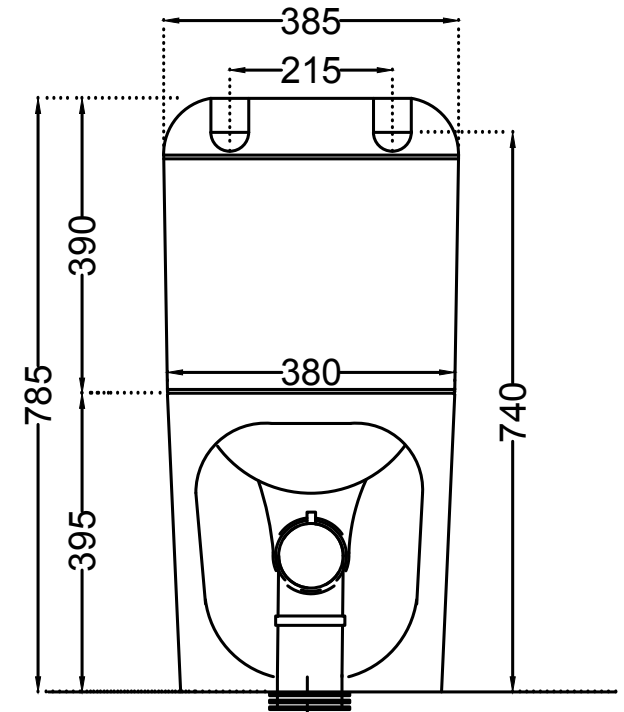

TOP VIEW

SIDE VIEW

BACK VIEW

	Jaquar Group Global Headquarters Plot No. 3, Sector- M-11, IMT Manesar Gurgaon, NCR - 122050, India E-mail : Sales: support@jaquar.com Customer Service : service@jaquar.com		ITEM CODE	OPS-WHT-15753S220UFPMZ
	ITEM TYPE	COUPLED WC S-TRAP-220 MM With Conversion Bend		
	ITEM SIZE	385x680x785 mm		
	ALL DIMENSIONS ARE IN MM. (TOLERANCE ± 5 MM)			