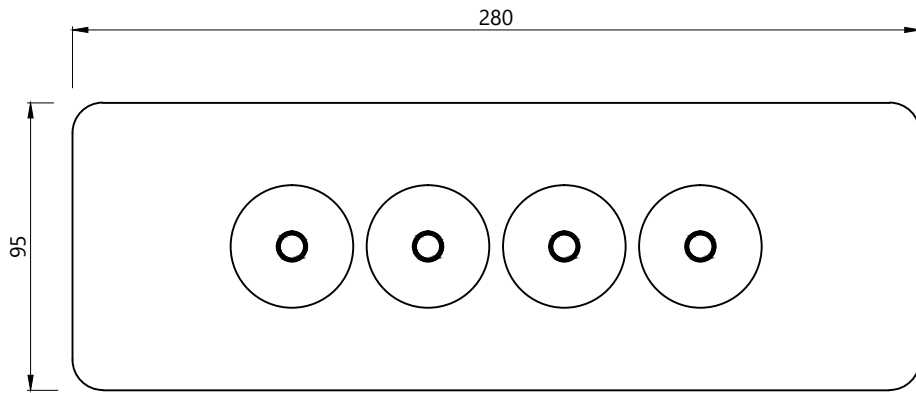

CAT. NO. - QLD-309685KRMHB

TOUCH CONTROL PLATE

THERMOSTATIC MIXER WALL PLATE