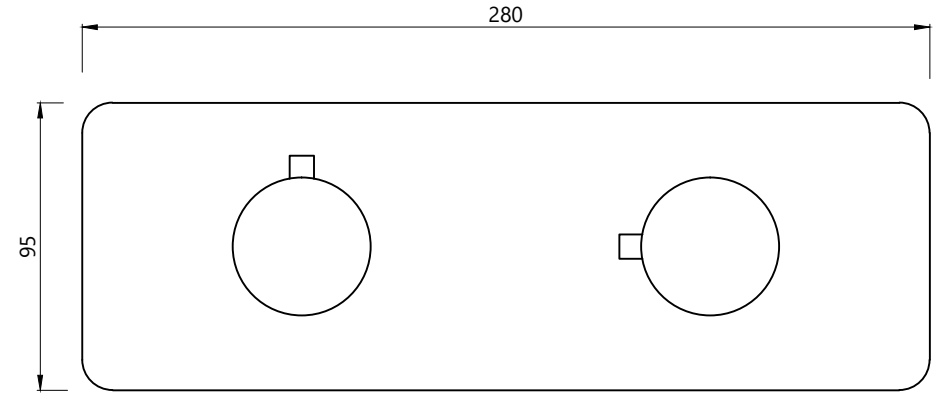

CAT. NO. - QLD-309685KRMHB

TOUCH CONTROL PLATE

THERMOSTATIC MIXER WALL PLATE