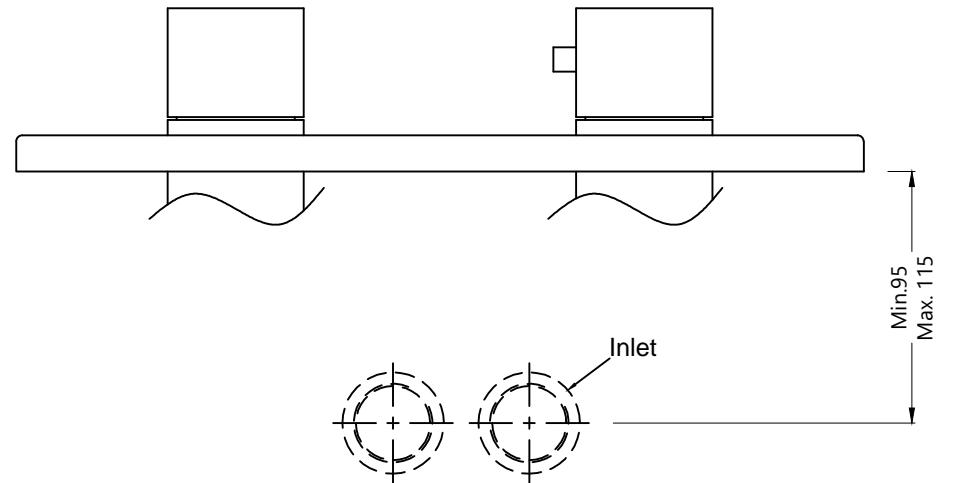

CAT. NO. - QLD-309685KRMHB

TOUCH CONTROL PLATE

THERMOSTATIC MIXER WALL PLATE