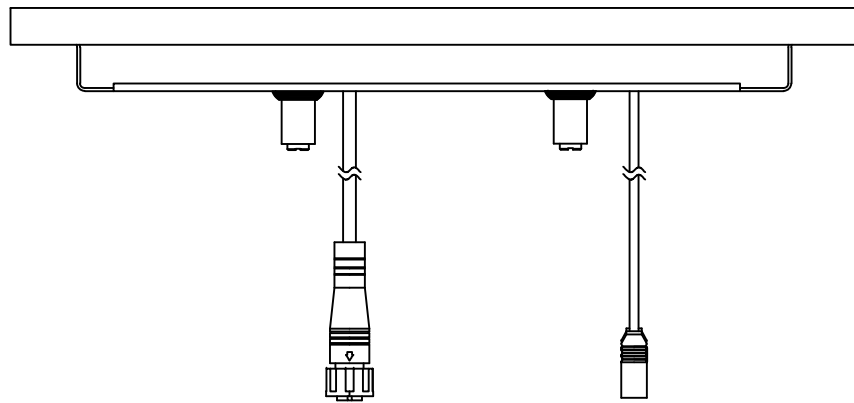

CAT. NO. - QLD-309685KRMHB

TOUCH CONTROL PLATE

THERMOSTATIC MIXER WALL PLATE