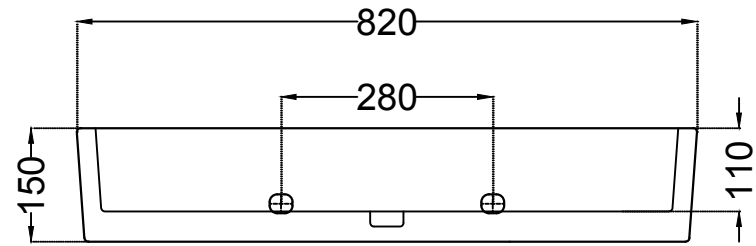

TOP VIEW

BACK VIEW

	Jaquar Group Global Headquarters Plot No. 3, Sector- M-11, IMT Manesar Gurgaon, NCR - 122050, India E-mail : Sales: support@jaquar.com Customer Service : service@jaquar.com		ITEM CODE	KUS-WHT-35931N
			ITEM TYPE	TABLE TOP BASIN
			ITEM SIZE	820x450x150 mm
	ALL DIMENSIONS ARE IN MM. (TOLERANCE ± 5 MM)			