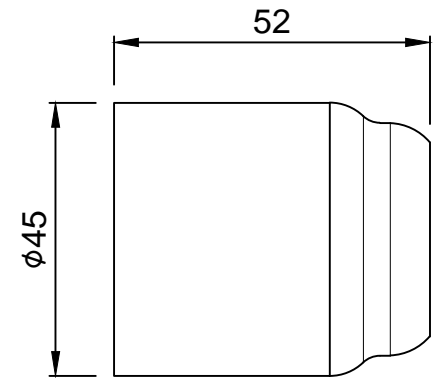

WALL FLANGE

OPERATING LEVER

CARTRIDGE SLEEVE