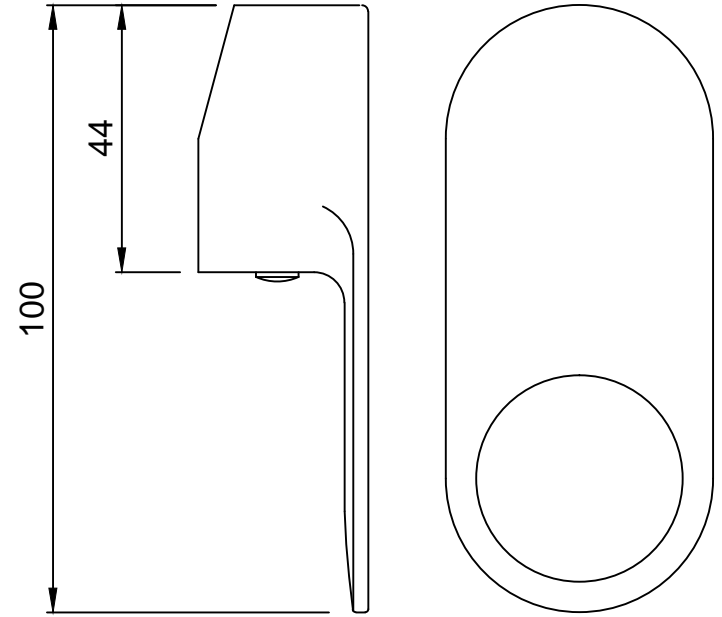

WALL FLANGE

OPERATING LEVER

CARTRIDGE SLEEVE