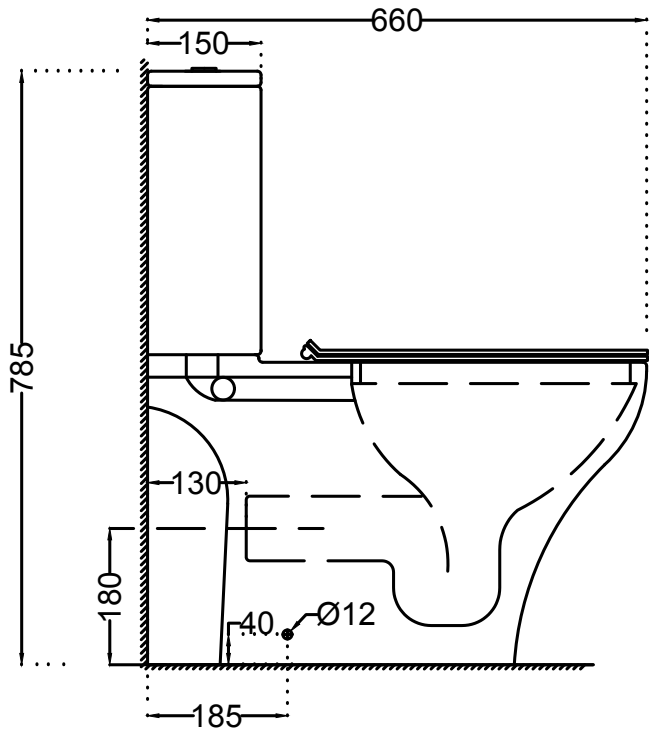

TOP VIEW

SIDE VIEW

BACK VIEW

	<b>Jaquar Group</b> Global Headquarters Plot No. 3, Sector- M-11, IMT Manesar Gurgaon, NCR - 122050, India E-mail : Sales: <a href="mailto:support@jaquar.com">support@jaquar.com</a> Customer Service : <a href="mailto:service@jaquar.com">service@jaquar.com</a>		ITEM CODE	CNS-WHT-759SP80UFSMZ
			ITEM TYPE	COUPLED WC P-TRAP-180 MM
			ITEM SIZE	350X660X785 mm
	ALL DIMENSIONS ARE IN MM. (TOLERANCE ± 5 MM)			