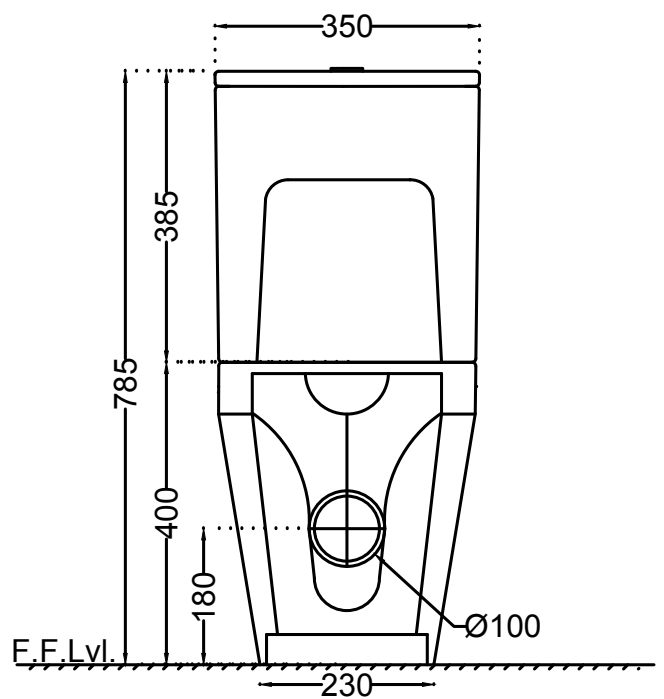

TOP VIEW

SIDE VIEW

BACK VIEW

	<b>Jaquar Group</b> Global Headquarters Plot No. 3, Sector- M-11, IMT Manesar Gurgaon, NCR - 122050, India E-mail : Sales: <a href="mailto:support@jaquar.com">support@jaquar.com</a> Customer Service : <a href="mailto:service@jaquar.com">service@jaquar.com</a>		ITEM CODE	CNS-WHT-759SP80UFSMZ
			ITEM TYPE	COUPLED WC P-TRAP-180 MM
			ITEM SIZE	350X660X785 mm
	ALL DIMENSIONS ARE IN MM. (TOLERANCE ± 5 MM)			