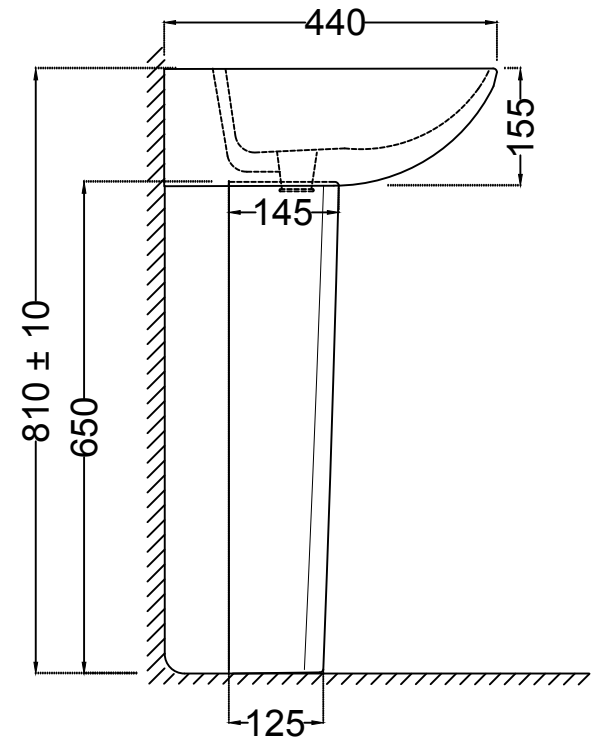

TOP VIEW

SIDE VIEW

BACK VIEW

Jaquar Group

Global Headquarters
Plot No. 3, Sector- M-11, IMT Manesar
Gurgaon, NCR - 122050, India
E-mail : Sales: support@jaquar.com
Customer Service : service@jaquar.com

ITEM CODE	OPS-WHT-15801PM+OPS-WHT-15301PM
ITEM TYPE	WALL HUNG BASIN WITH FULL PEDESTAL
ITEM SIZE	600x440x155 mm +210x150x660 mm

ALL DIMENSIONS ARE IN MM. (TOLERANCE ± 5 MM)