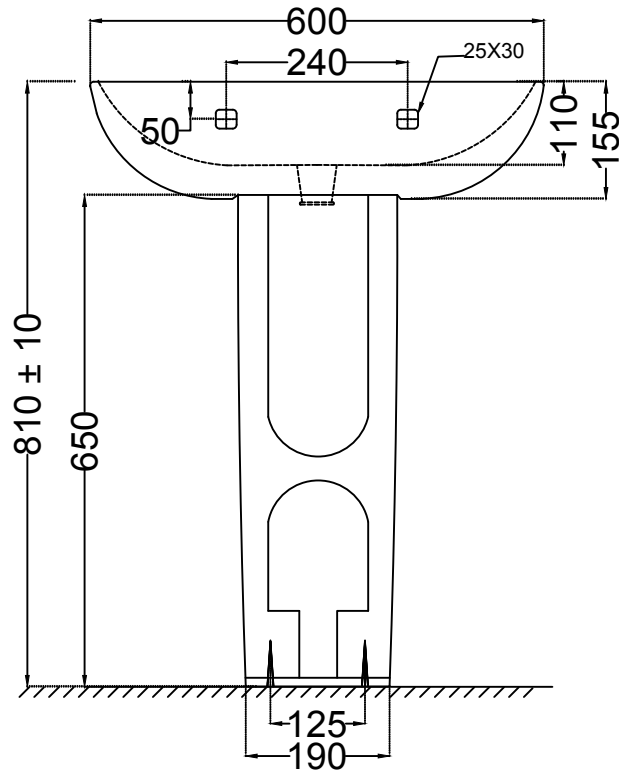

BACK VIEW

Jaquar Group

Global Headquarters
Plot No. 3, Sector- M-11, IMT Manesar
Gurgaon, NCR - 122050, India
E-mail : Sales: support@jaquar.com
Customer Service : service@jaquar.com

ITEM CODE	OPS-WHT-15801PM+OPS-WHT-15301PM
ITEM TYPE	WALL HUNG BASIN WITH FULL PEDESTAL
ITEM SIZE	600x440x155 mm +210x150x660 mm

ALL DIMENSIONS ARE IN MM. (TOLERANCE ± 5 MM)