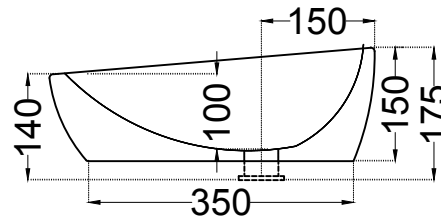

TOP VIEW

BOTTOM VIEW

SIDE VIEW

 <p> <b>Jaquar Group</b>          Global Headquarters          Plot No. 3, Sector- M-11, IMT Manesar          Gurgaon, NCR - 122050, India          E-mail : Sales: support@jaquar.com          Customer Service : service@jaquar.com       </p>	ITEM CODE	ACS-WHT-87901
	ITEM TYPE	TABLE TOP BASIN
	ITEM SIZE	575x430x175 mm
	ALL DIMENSIONS ARE IN MM. (TOLERANCE ± 5 MM)	