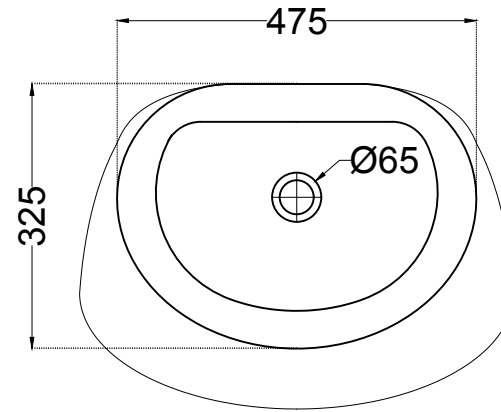

TOP VIEW

BOTTOM VIEW

SIDE VIEW

 <p> <b>Jaquar Group</b>          Global Headquarters          Plot No. 3, Sector- M-11, IMT Manesar          Gurgaon, NCR - 122050, India          E-mail : Sales: support@jaquar.com          Customer Service : service@jaquar.com       </p>	ITEM CODE	ACS-WHT-87901
	ITEM TYPE	TABLE TOP BASIN
	ITEM SIZE	575x430x175 mm
	ALL DIMENSIONS ARE IN MM. (TOLERANCE ± 5 MM)	