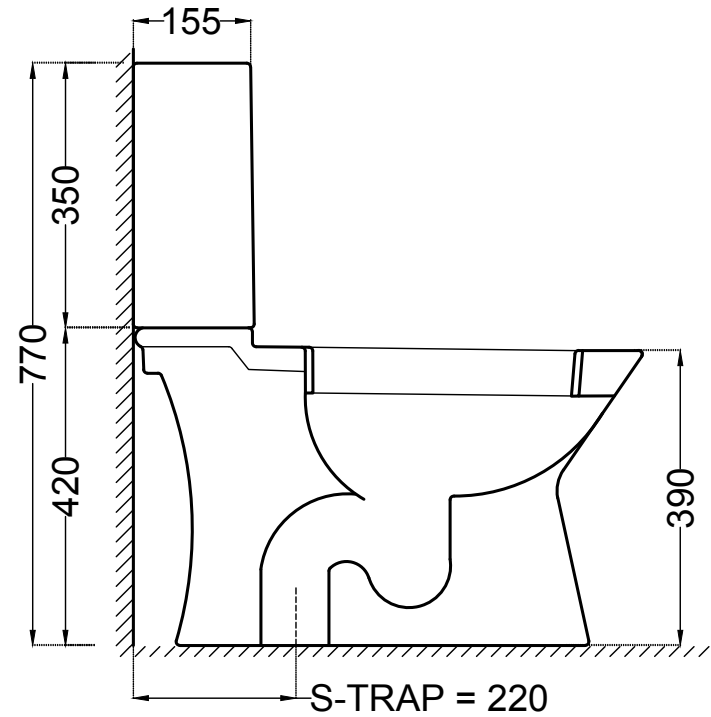

SIDE VIEW

Jaquar Group

Global Headquarters
Plot No. 3, Sector- M-11, IMT Manesar
Gurgaon, NCR - 122050, India
E-mail : Sales.support@jaquar.com
Customer Service : service@jaquar.com

ITEM CODE	CNS-WHT-755S220SPPZ
ITEM TYPE	COUPLED WC S-TRAP-220 MM
ITEM SIZE	365X680X770 mm

ALL DIMENSIONS ARE IN MM. (TOLERANCE ± 5 MM)