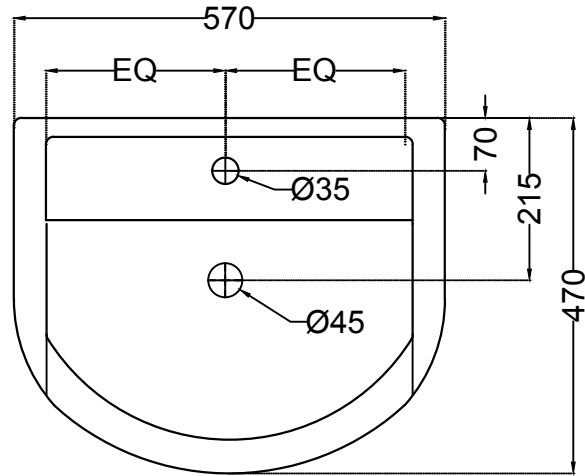

BACK VIEW

TOP VIEW

SIDE VIEW

 <p>Jaquar Group Global Headquarters Plot No. 3, Sector- M-11, IMT Manesar Gurgaon, NCR - 122050, India E-mail : Sales: support@jaquar.com Customer Service : service@jaquar.com</p>	ITEM CODE	ARS-WHT-39801+ARS-WHT-39305
	ITEM TYPE	WALL HUNG BASIN WITH HALF PEDESTAL
	ITEM SIZE	570X470X190 mm with Pedestal 440 mm
	ALL DIMENSIONS ARE IN MM. (TOLERANCE ± 5 MM)	