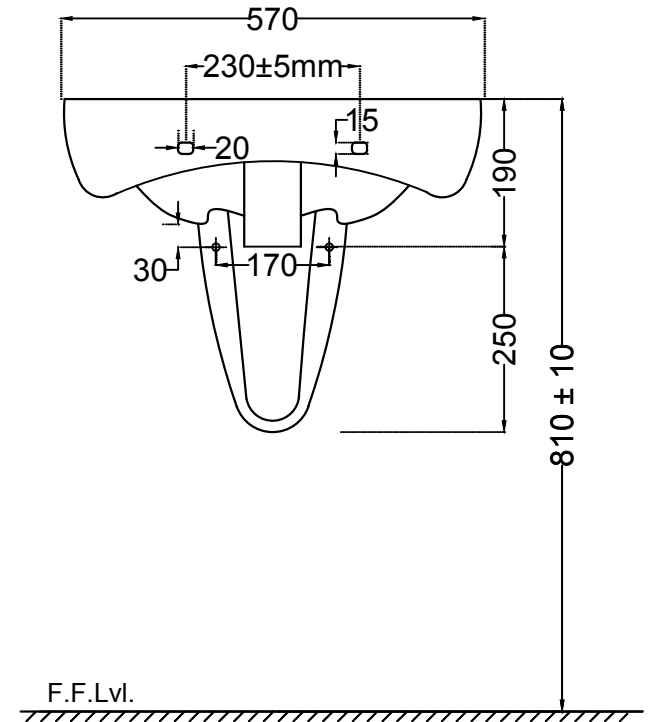

BACK VIEW

TOP VIEW

SIDE VIEW

 <p>Jaquar Group Global Headquarters Plot No. 3, Sector- M-11, IMT Manesar Gurgaon, NCR - 122050, India E-mail : Sales: support@jaquar.com Customer Service : service@jaquar.com</p>	ITEM CODE	ARS-WHT-39801+ARS-WHT-39305
	ITEM TYPE	WALL HUNG BASIN WITH HALF PEDESTAL
	ITEM SIZE	570X470X190 mm with Pedestal 440 mm
	ALL DIMENSIONS ARE IN MM. (TOLERANCE ± 5 MM)	