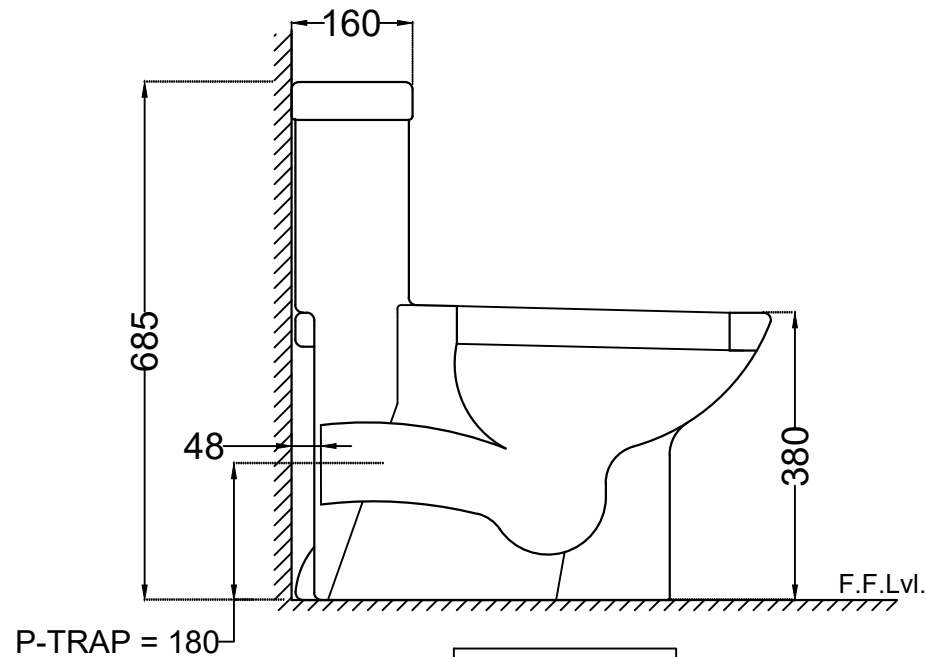

BACK VIEW

Jaquar Group

Global Headquarters
Plot No. 3, Sector- M-11, IMT Manesar
Gurgaon, NCR - 122050, India
E-mail : Sales: support@jaquar.com
Customer Service : service@jaquar.com

ITEM CODE	SLS-WHT-6851P180PP
ITEM TYPE	SINGLE PIECE WC P TRAP-180 MM
ITEM SIZE	360x640x685 mm

ALL DIMENSIONS ARE IN MM. (TOLERANCE ± 5 MM)