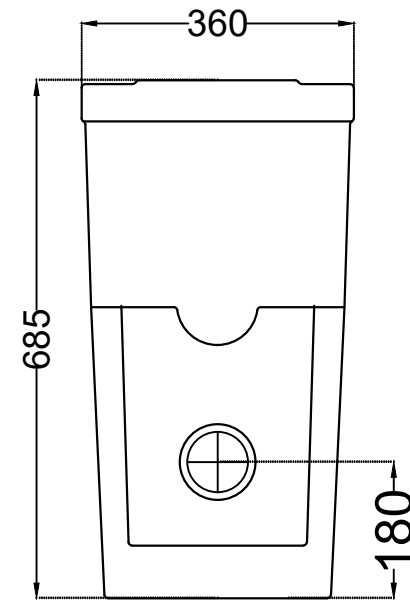

BACK VIEW

Jaquar Group

Global Headquarters
Plot No. 3, Sector- M-11, IMT Manesar
Gurgaon, NCR - 122050, India
E-mail : Sales: support@jaquar.com
Customer Service : service@jaquar.com

ITEM CODE	SLS-WHT-6851P180PP
ITEM TYPE	SINGLE PIECE WC P TRAP-180 MM
ITEM SIZE	360x640x685 mm

ALL DIMENSIONS ARE IN MM. (TOLERANCE ± 5 MM)