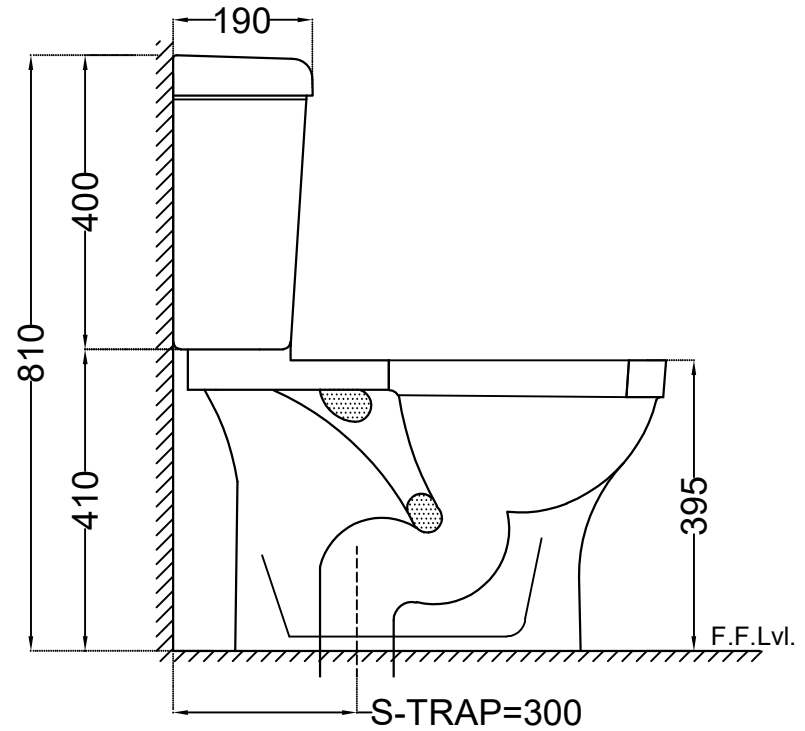

TOP VIEW

SIDE VIEW

 <p>Jaquar Group Global Headquarters Plot No. 3, Sector- M-11, IMT Manesar Gurgaon, NCR - 122050, India E-mail : Sales: support@jaquar.com Customer Service : service@jaquar.com</p>	ITEM CODE	CNS-WHT-751S300SPPZ
	ITEM TYPE	COUPLED WC S-TRAP-300 MM
	ITEM SIZE	410x660x810mm
	ALL DIMENSIONS ARE IN MM. (TOLERANCE ± 5 MM)	