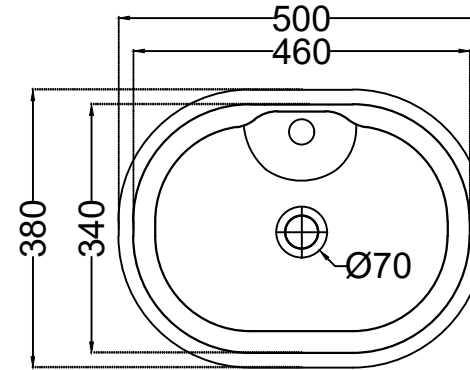

BOTTOM VIEW