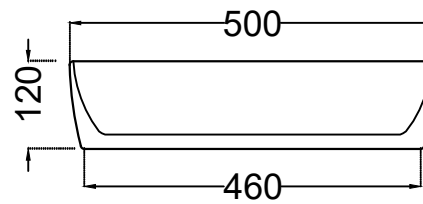

FRONT VIEW

Jaquar Group

Global Headquarters
Plot No. 3, Sector- M-11, IMT Manesar
Gurgaon, NCR - 122050, India
E-mail : [Sales: support@jaquar.com](mailto:Sales:support@jaquar.com)
Customer Service : service@jaquar.com

ITEM CODE	JDS-WHT-25937
ITEM TYPE	TABLE TOP BASIN
ITEM SIZE	500x380x120 mm

ALL DIMENSIONS ARE IN MM. (TOLERANCE ± 5 MM)