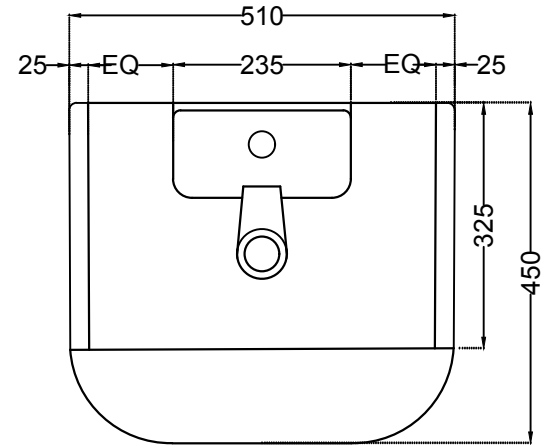

TOP VIEW

BOTTOM VIEW

SIDE VIEW

	<b>Jaquar Group</b> Global Headquarters Plot No. 3, Sector- M-11, IMT Manesar Gurgaon, NCR - 122050, India E-mail : Sales: support@jaquar.com Customer Service : service@jaquar.com		ITEM CODE	JDS-WHT-25503
			ITEM TYPE	SEMI RECESSED BASIN
			ITEM SIZE	510x450x175 mm
	ALL DIMENSIONS ARE IN MM. (TOLERANCE ± 5 MM)			