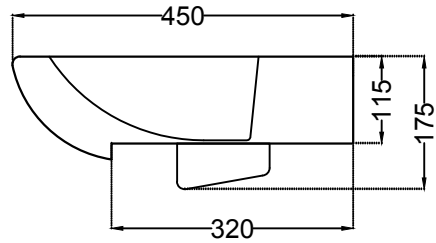

TOP VIEW

BOTTOM VIEW

SIDE VIEW

	<b>Jaquar Group</b> Global Headquarters Plot No. 3, Sector- M-11, IMT Manesar Gurgaon, NCR - 122050, India E-mail : Sales: support@jaquar.com Customer Service : service@jaquar.com		ITEM CODE	JDS-WHT-25503
			ITEM TYPE	SEMI RECESSED BASIN
			ITEM SIZE	510x450x175 mm
	ALL DIMENSIONS ARE IN MM. (TOLERANCE ± 5 MM)			