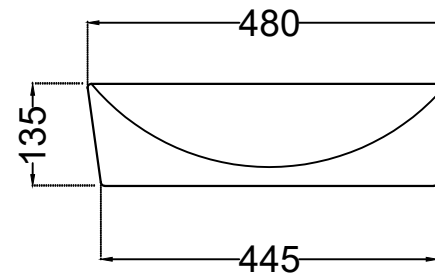

TOP VIEW

FRONT VIEW

 <p><b>Jaquar Group</b>          Global Headquarters          Plot No. 3, Sector- M-11, IMT Manesar          Gurgaon, NCR - 122050, India          E-mail : <a href="mailto:Sales:support@jaquar.com">Sales: support@jaquar.com</a>          Customer Service : <a href="mailto:service@jaquar.com">service@jaquar.com</a></p>	ITEM CODE	OPS-WHT-15901N
	ITEM TYPE	TABLE TOP BASIN
	ITEM SIZE	480X480X135 mm
	ALL DIMENSIONS ARE IN MM. (TOLERANCE ± 5 MM)	