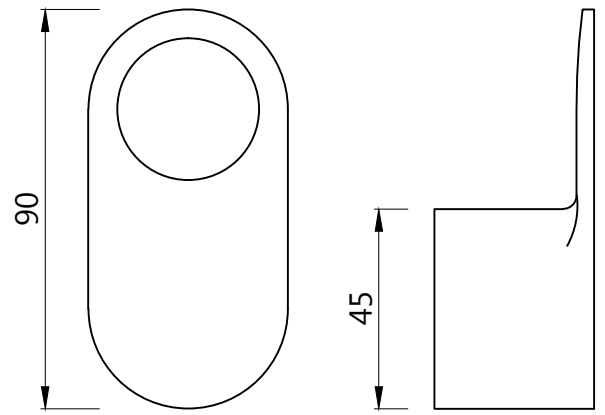

Aquamax Exposed Part Kit of Thermostatic Shower Mixer with 2-way diverter  
(Suitable for ALD-681)

Cat. No.-ORP-10681KPM

WALL FLANGE

DIVERTER HANDLE

THERMOSTATE HANDLE