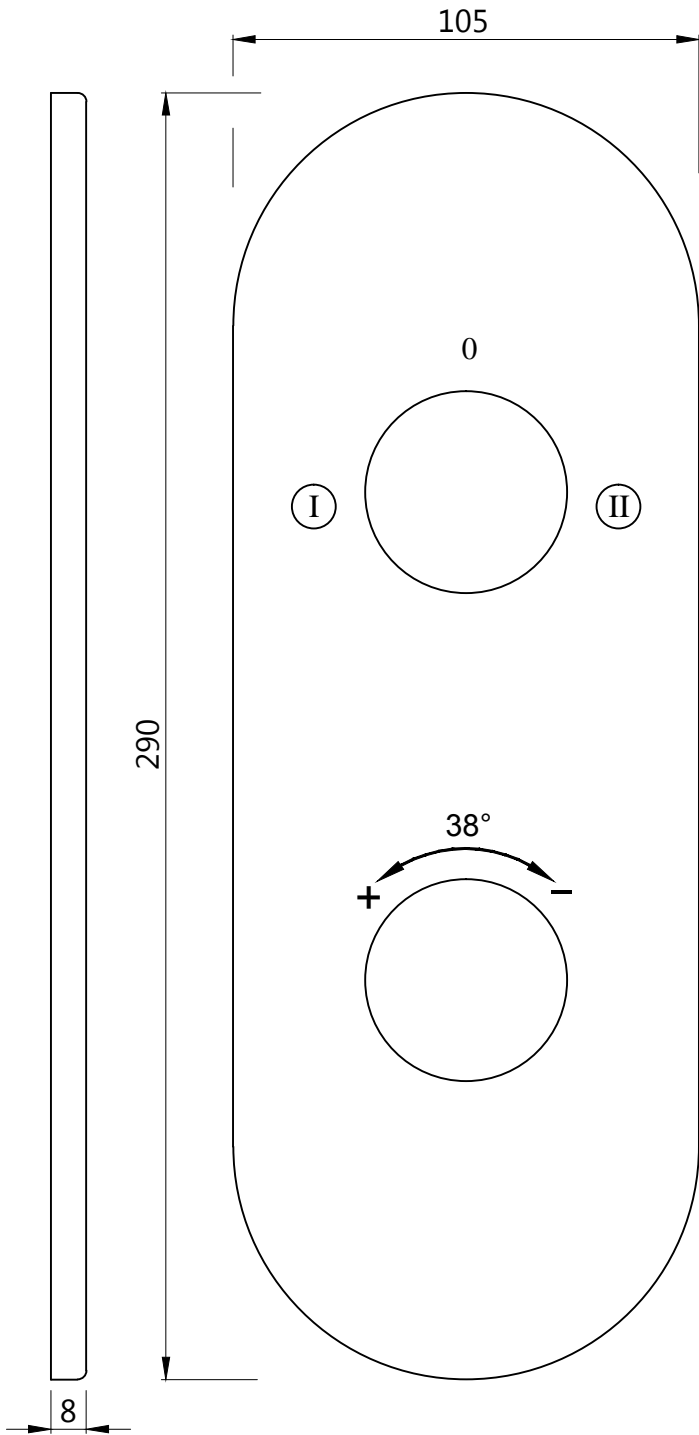

Aquamax Exposed Part Kit of Thermostatic Shower Mixer with 2-way diverter  
(Suitable for ALD-681)

Cat. No.-ORP-10681KPM

WALL FLANGE

DIVERTER HANDLE

THERMOSTATE HANDLE