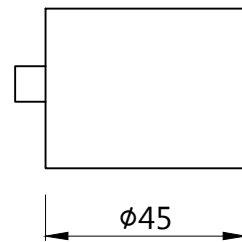

Aquamax Exposed Part Kit of Thermostatic Shower Mixer with 2-way diverter  
(Suitable for ALD-681)

Cat. No.-ORP-10681KPM

WALL FLANGE

DIVERTER HANDLE

THERMOSTATE HANDLE