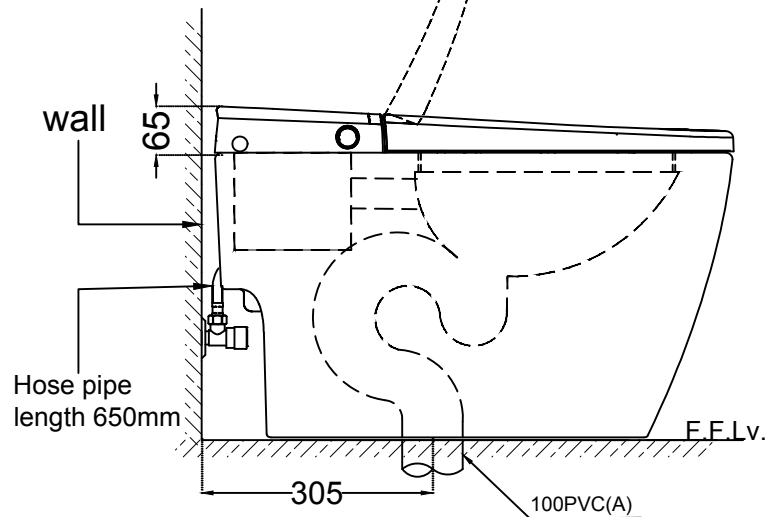

TOP VIEW

SIDE VIEW

FRONT VIEW

	Jaquar Group Global Headquarters Plot No. 3, Sector- M-11, IMT Manesar Gurgaon, NCR - 122050, India E-mail : Sales: support@jaquar.com Customer Service : service@jaquar.com		ITEM CODE	ITS-WHT-89853S300PPPM
	ITEM TYPE	SINGLE PIECE WC S TRAP-300 MM		
	ITEM SIZE	390 X 685 X 465 mm		
ALL DIMENSIONS ARE IN MM. (TOLERANCE ± 5 MM)				