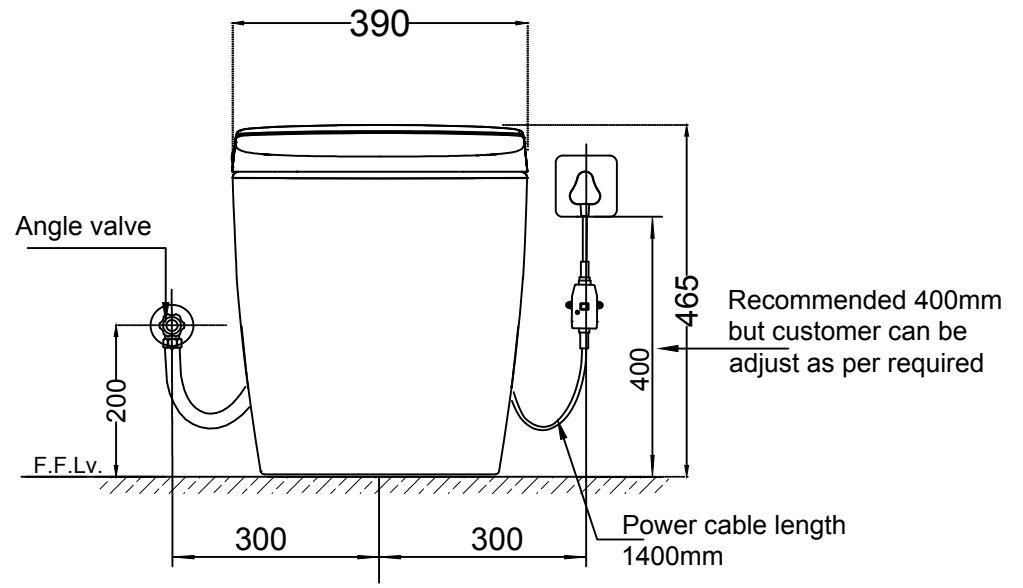

TOP VIEW

SIDE VIEW

FRONT VIEW

	Jaquar Group Global Headquarters Plot No. 3, Sector- M-11, IMT Manesar Gurgaon, NCR - 122050, India E-mail : Sales: support@jaquar.com Customer Service : service@jaquar.com		ITEM CODE	ITS-WHT-89853S300PPPM
	ITEM TYPE	SINGLE PIECE WC S TRAP-300 MM		
	ITEM SIZE	390 X 685 X 465 mm		
ALL DIMENSIONS ARE IN MM. (TOLERANCE ± 5 MM)				