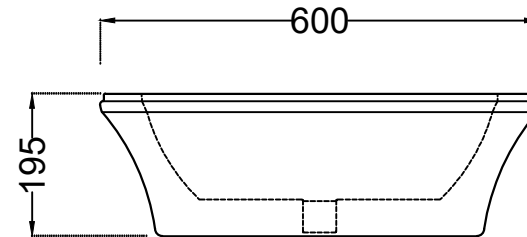

TOP VIEW

SIDE VIEW

BACK VIEW

	Jaquar Group		ITEM CODE	QPS-WHT-7901PM
	Global Headquarters Plot No. 3, Sector- M-11, IMT Manesar Gurgaon, NCR - 122050, India E-mail : Sales: support@jaquar.com Customer Service : service@jaquar.com		ITEM TYPE	TABLE TOP BASIN
			ITEM SIZE	600x460x195 mm
	ALL DIMENSIONS ARE IN MM. (TOLERANCE ± 5 MM)			