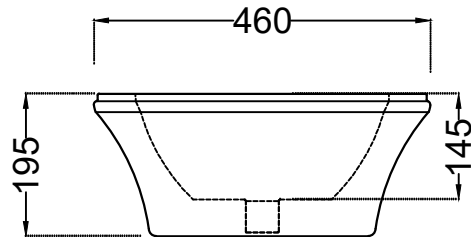

TOP VIEW

SIDE VIEW

BACK VIEW

	Jaquar Group		ITEM CODE	QPS-WHT-7901PM
	Global Headquarters Plot No. 3, Sector- M-11, IMT Manesar Gurgaon, NCR - 122050, India E-mail : Sales: support@jaquar.com Customer Service : service@jaquar.com		ITEM TYPE	TABLE TOP BASIN
			ITEM SIZE	600x460x195 mm
	ALL DIMENSIONS ARE IN MM. (TOLERANCE ± 5 MM)			