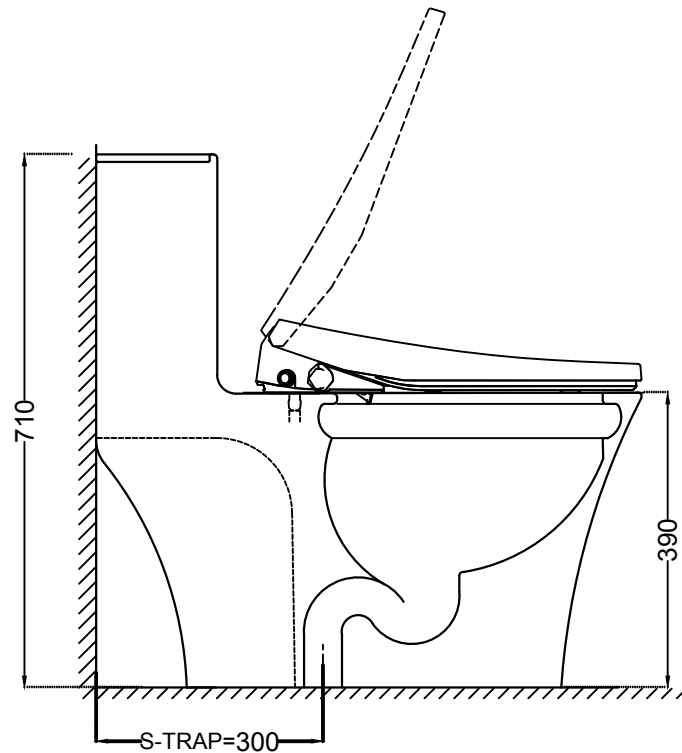

TOP VIEW

SEAT COVER ITS-WHT-89101 TOP

SEAT COVER ITS-WHT-89101 BOTTOM

SIDE VIEW

	Jaquar Group Global Headquarters Plot No. 3, Sector- M-11, IMT Manesar Gurgaon, NCR - 122050, India E-mail : Sales: support@jaquar.com Customer Service : service@jaquar.com		ITEM CODE	ITS-WHT-89853S300PP
	ITEM TYPE	SINGLE PIECE WC S TRAP-300 MM		
	ITEM SIZE	385x720x710 mm		
	ALL DIMENSIONS ARE IN MM. (TOLERANCE ± 5 MM)			