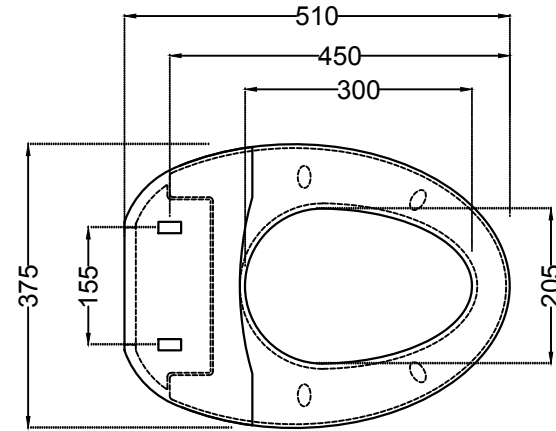

TOP VIEW

SEAT COVER ITS-WHT-89101 TOP

SEAT COVER ITS-WHT-89101 BOTTOM

SIDE VIEW

	Jaquar Group Global Headquarters Plot No. 3, Sector- M-11, IMT Manesar Gurgaon, NCR - 122050, India E-mail : Sales: support@jaquar.com Customer Service : service@jaquar.com		ITEM CODE	ITS-WHT-89853S300PP
	ITEM TYPE	SINGLE PIECE WC S TRAP-300 MM		
	ITEM SIZE	385x720x710 mm		
	ALL DIMENSIONS ARE IN MM. (TOLERANCE ± 5 MM)			