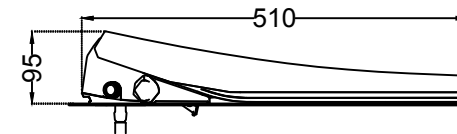

TOP VIEW

SEAT COVER ITS-WHT-89101 TOP

SEAT COVER ITS-WHT-89101 BOTTOM

SIDE VIEW

	Jaquar Group Global Headquarters Plot No. 3, Sector- M-11, IMT Manesar Gurgaon, NCR - 122050, India E-mail : Sales: support@jaquar.com Customer Service : service@jaquar.com		ITEM CODE	ITS-WHT-89853S300PP
	ITEM TYPE	SINGLE PIECE WC S TRAP-300 MM		
	ITEM SIZE	385x720x710 mm		
	ALL DIMENSIONS ARE IN MM. (TOLERANCE ± 5 MM)			