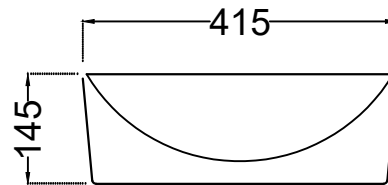

TOP VIEW

BOTTOM VIEW

SIDE VIEW

	Jaquar Group Global Headquarters Plot No. 3, Sector- M-11, IMT Manesar Gurgaon, NCR - 122050, India E-mail : Sales: support@jaquar.com Customer Service : service@jaquar.com		ITEM CODE	OPS-WHT-15905
	ITEM TYPE	TABLE TOP BASIN		
	ITEM SIZE	415x415x145 mm		
	ALL DIMENSIONS ARE IN MM. (TOLERANCE ± 5 MM)			