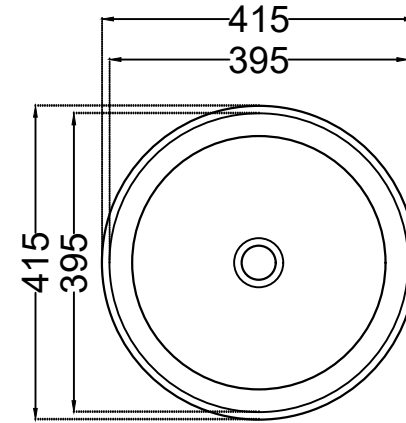

TOP VIEW

BOTTOM VIEW

SIDE VIEW

	Jaquar Group Global Headquarters Plot No. 3, Sector- M-11, IMT Manesar Gurgaon, NCR - 122050, India E-mail : Sales: support@jaquar.com Customer Service : service@jaquar.com		ITEM CODE	OPS-WHT-15905
	ITEM TYPE	TABLE TOP BASIN		
	ITEM SIZE	415x415x145 mm		
	ALL DIMENSIONS ARE IN MM. (TOLERANCE ± 5 MM)			